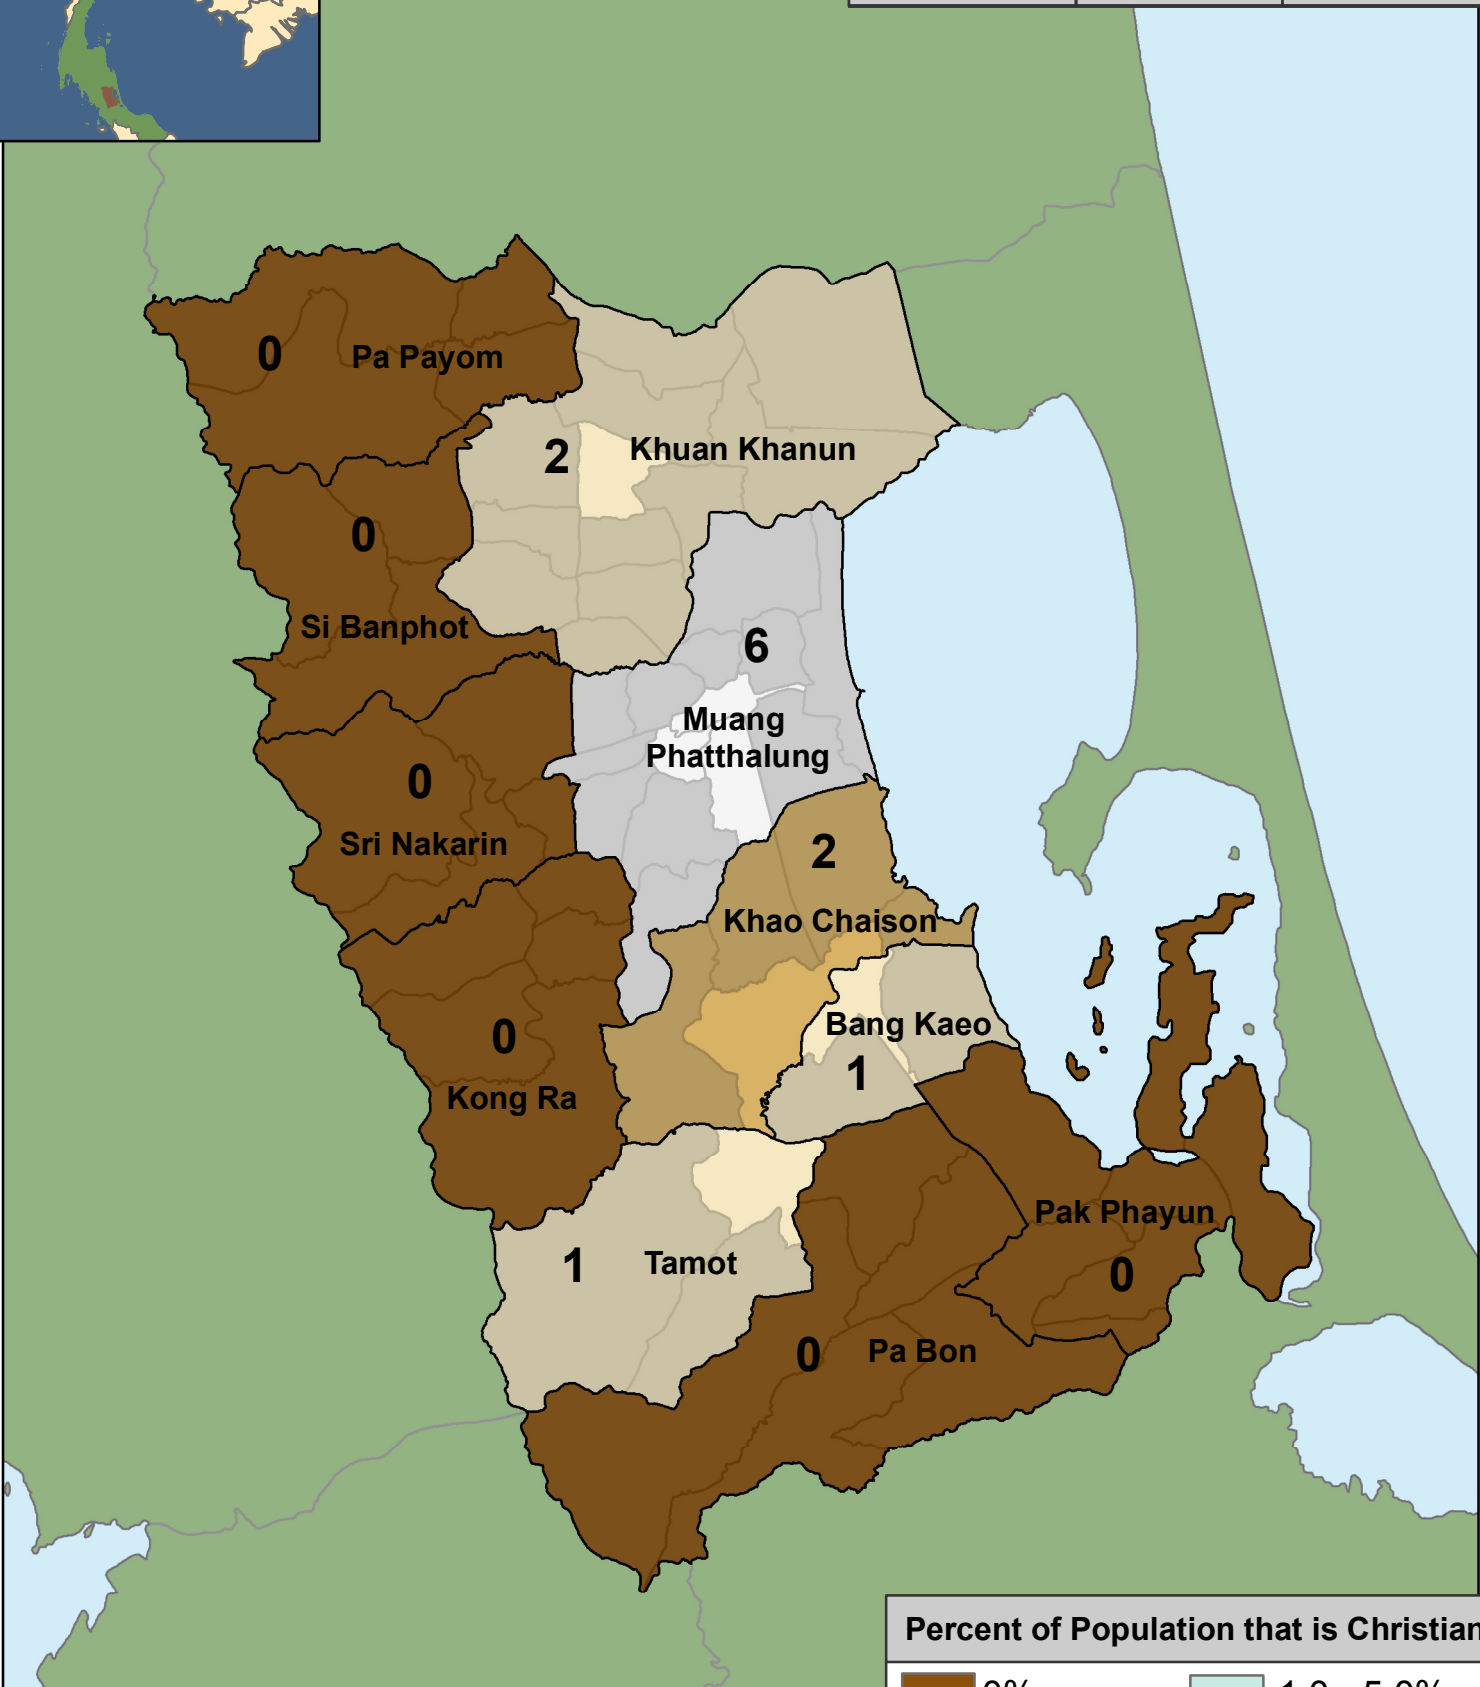

# Phattalung

Provincial Statistics		
Population	Christians	Churches
509,534	531	12

## Christian Presence in Thailand

Districts	Districts with no Church	Sub-districts	Sub-districts with no Churches
11	6	65	58

**Percent of Population that is Christian**

0%	1.0 - 5.0%
< 0.1%	5.0 - 10.0%
0.1 - 0.25%	> 10.0%
0.25 - 1.0%	

# = No of Churches

eSTAR Data: 2011  
Population Data: DOPA  
E-mail: mapping@e-star.ws