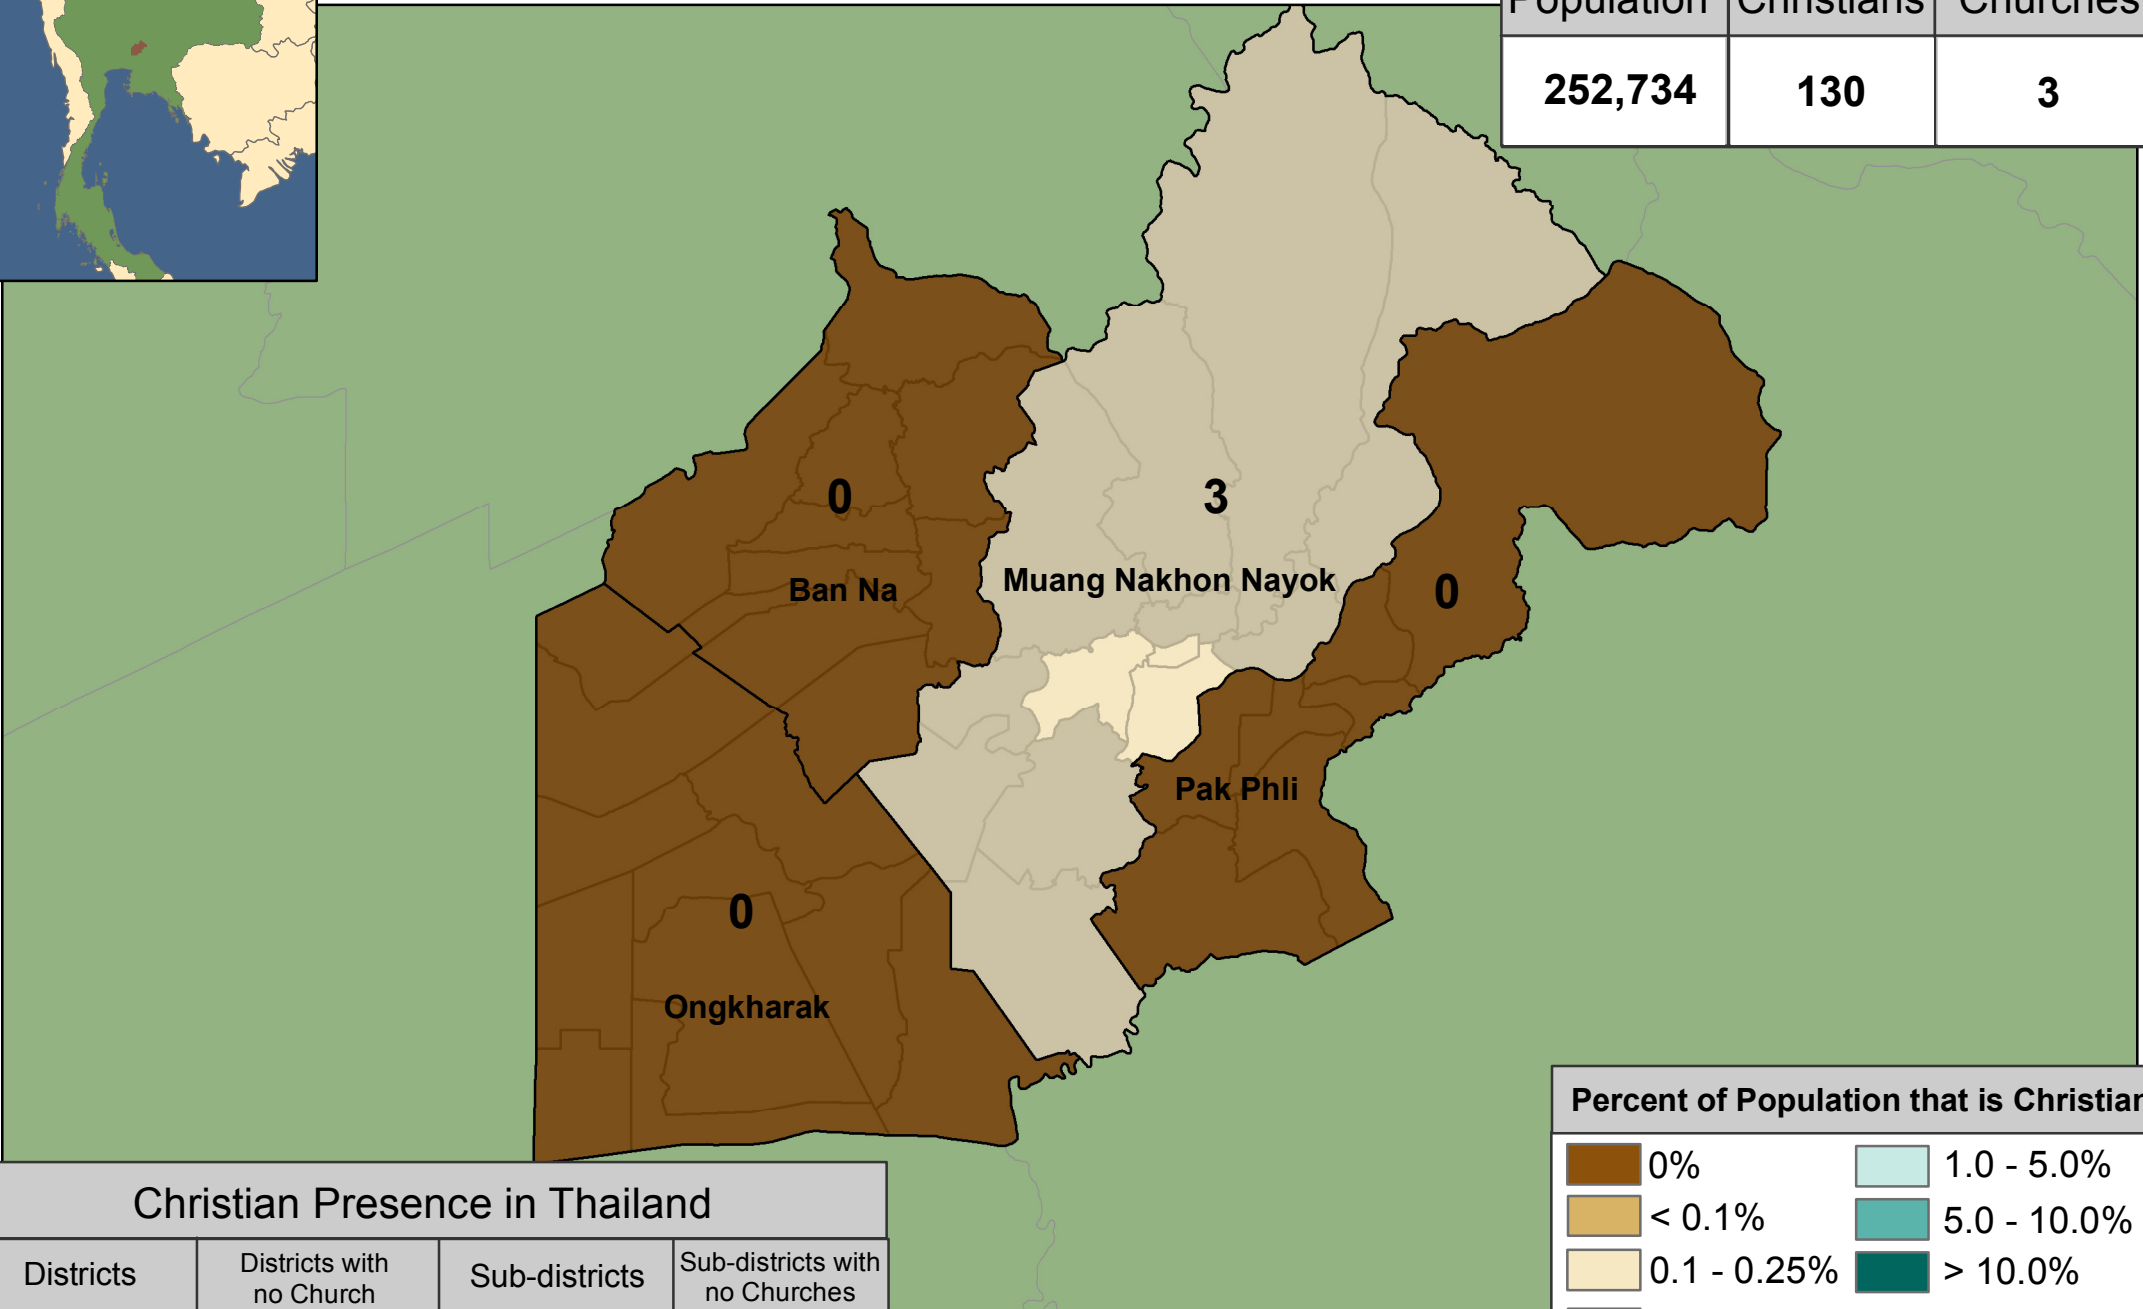

Nakhon Nayok

Provincial Statistics

Population	Christians	Churches
252,734	130	3

Percent of Population that is Christian

= No of Churches

eSTAR Data: 2011
 Population Data: DOPA
 E-mail: mapping@e-star.ws

Christian Presence in Thailand

Districts	Districts with no Church	Sub-districts	Sub-districts with no Churches
4	3	41	38