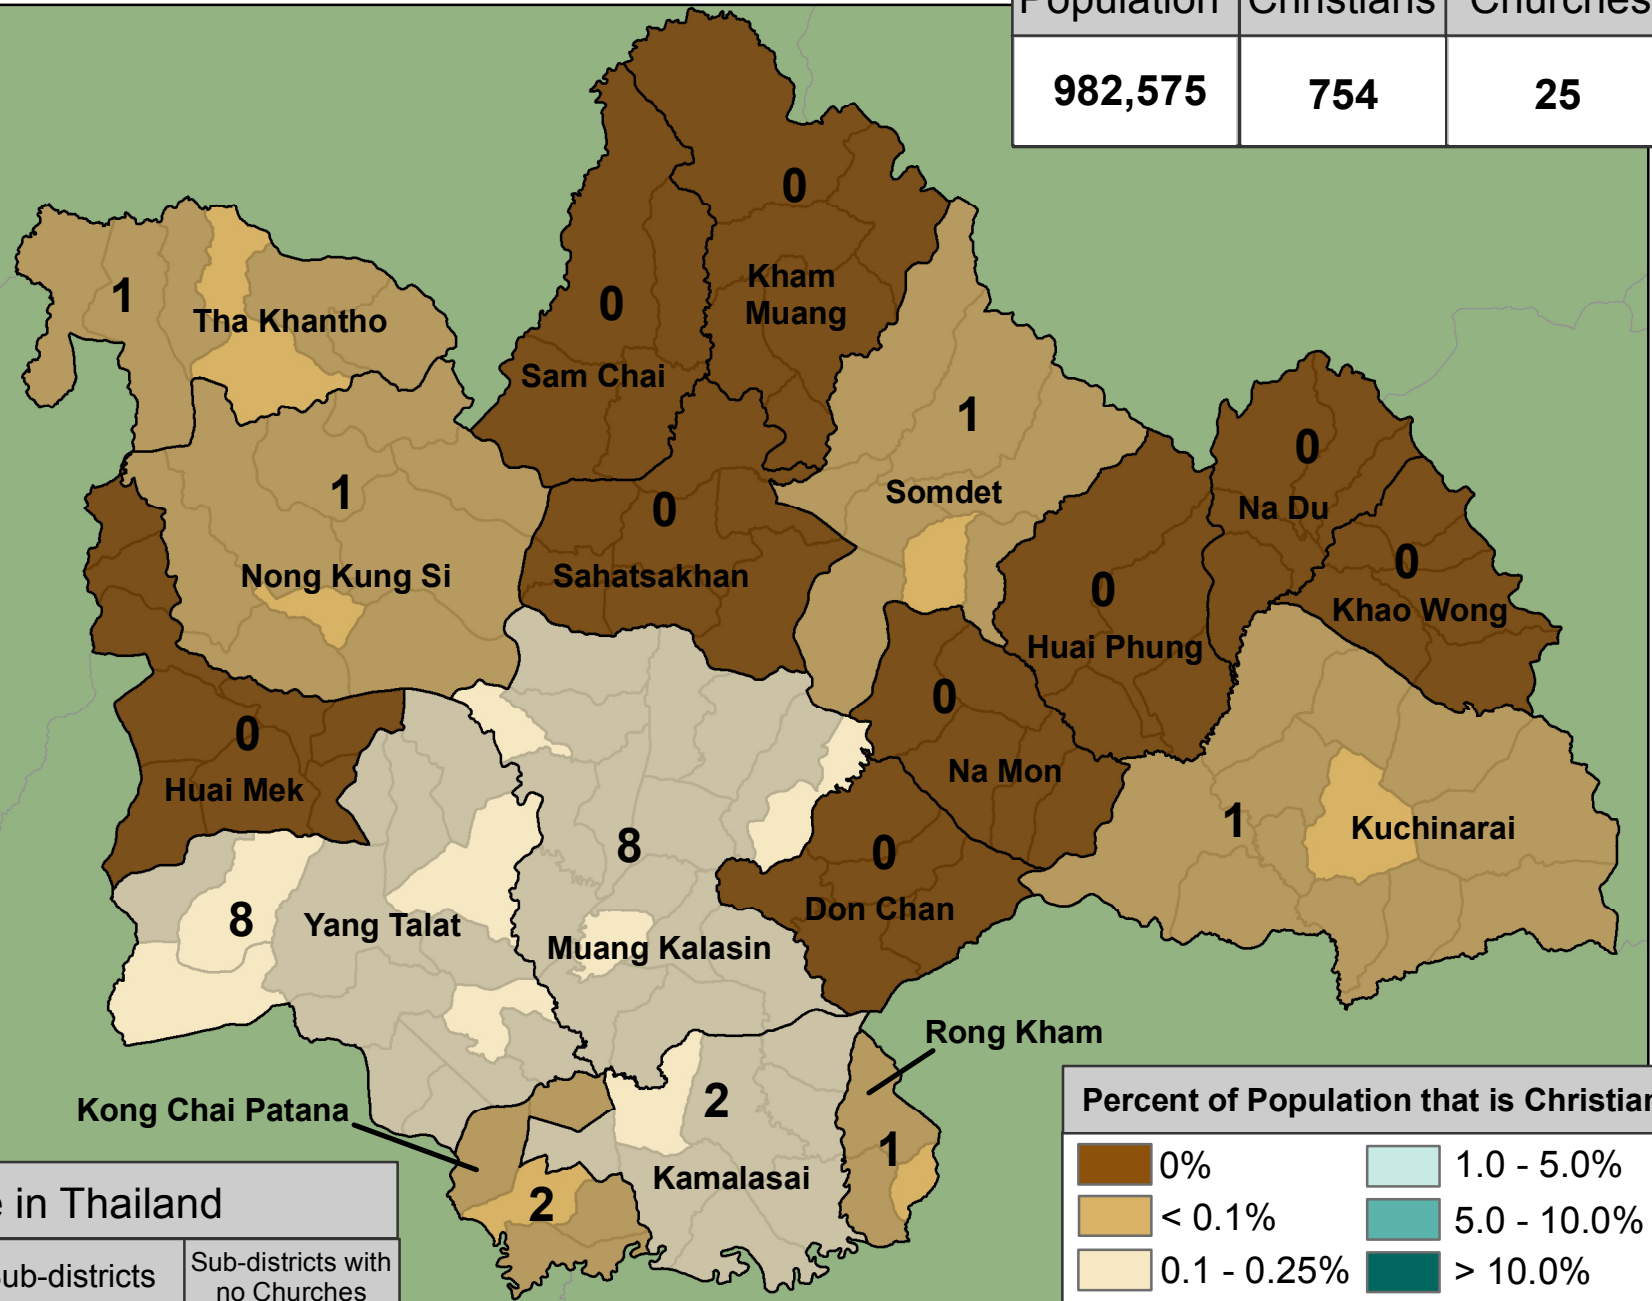

Kalasin

Provincial Statistics

Population	Christians	Churches
982,575	754	25

Percent of Population that is Christian

eSTAR Data: 2011
 Population Data: DOPA
 E-mail: mapping@e-star.ws

Christian Presence in Thailand

Districts	Districts with no Church	Sub-districts	Sub-districts with no Churches
18	9	135	121