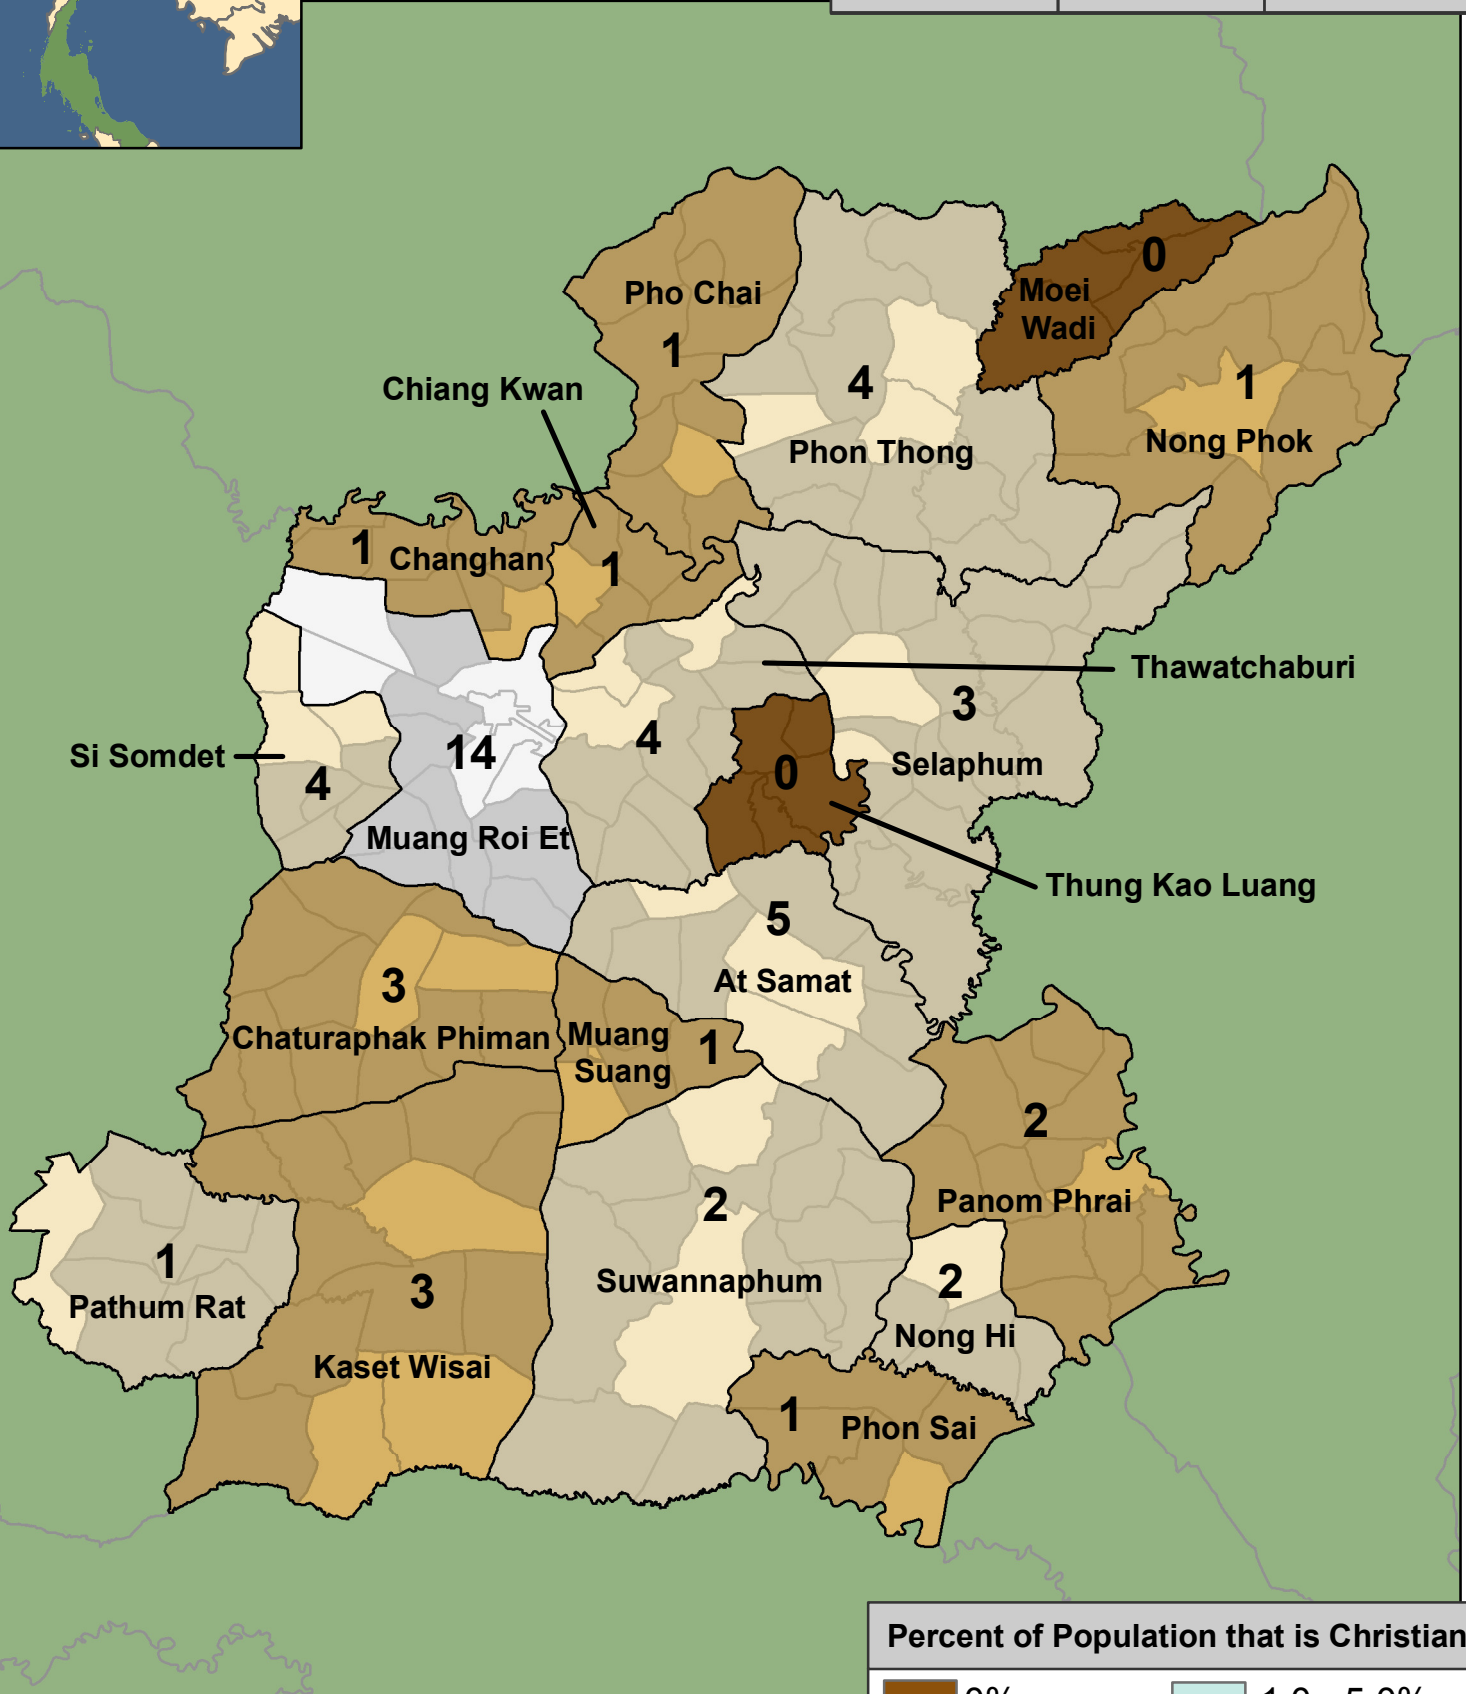

Roi Et

Provincial Statistics

Population	Christians	Churches
1,309,708	1,885	53

Percent of Population that is Christian

Christian Presence in Thailand

Districts	Districts with no Church	Sub-districts	Sub-districts with no Churches
20	2	193	157