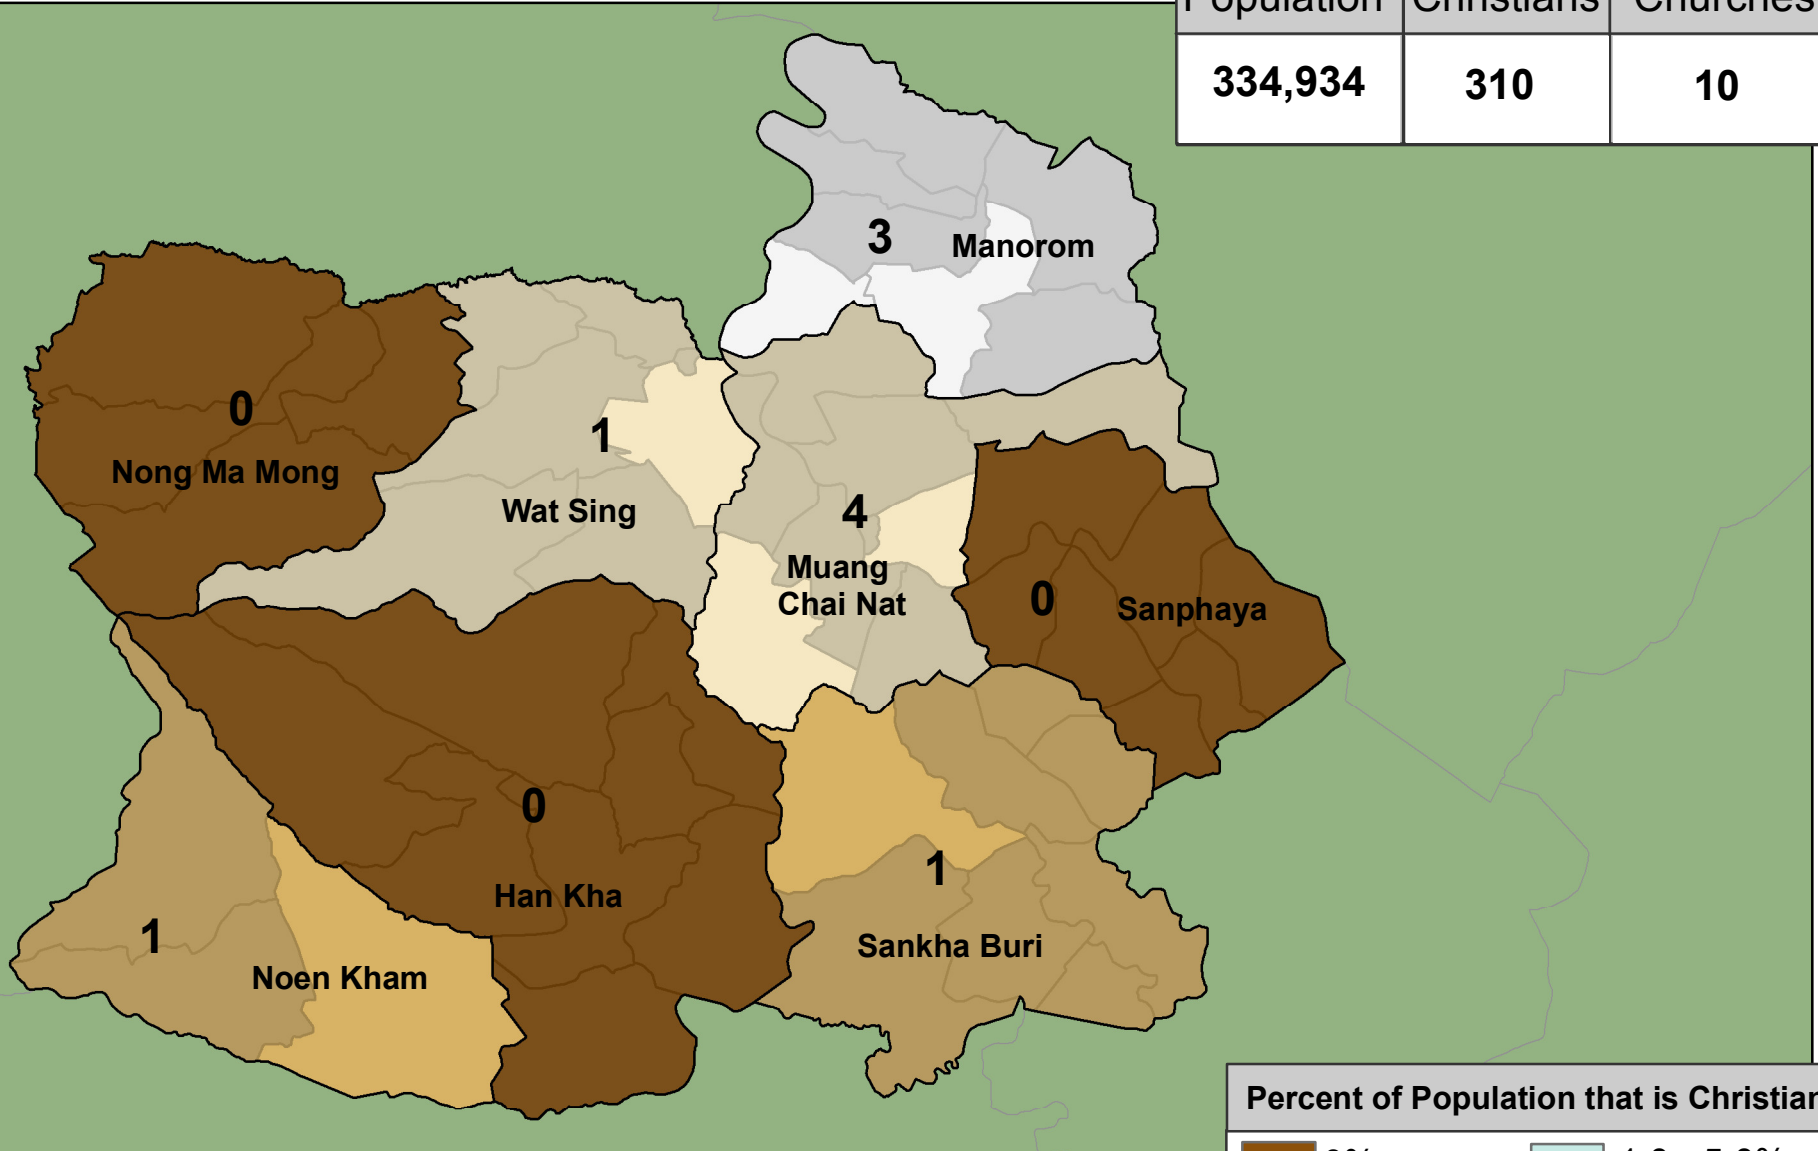

Chainat

Provincial Statistics

Population	Christians	Churches
334,934	310	10

Percent of Population that is Christian

= No of Churches

eSTAR Data: 2011
Population Data: DOPA
E-mail: mapping@e-star.ws

Christian Presence in Thailand

Districts	Districts with no Church	Sub-districts	Sub-districts with no Churches
8	3	53	46