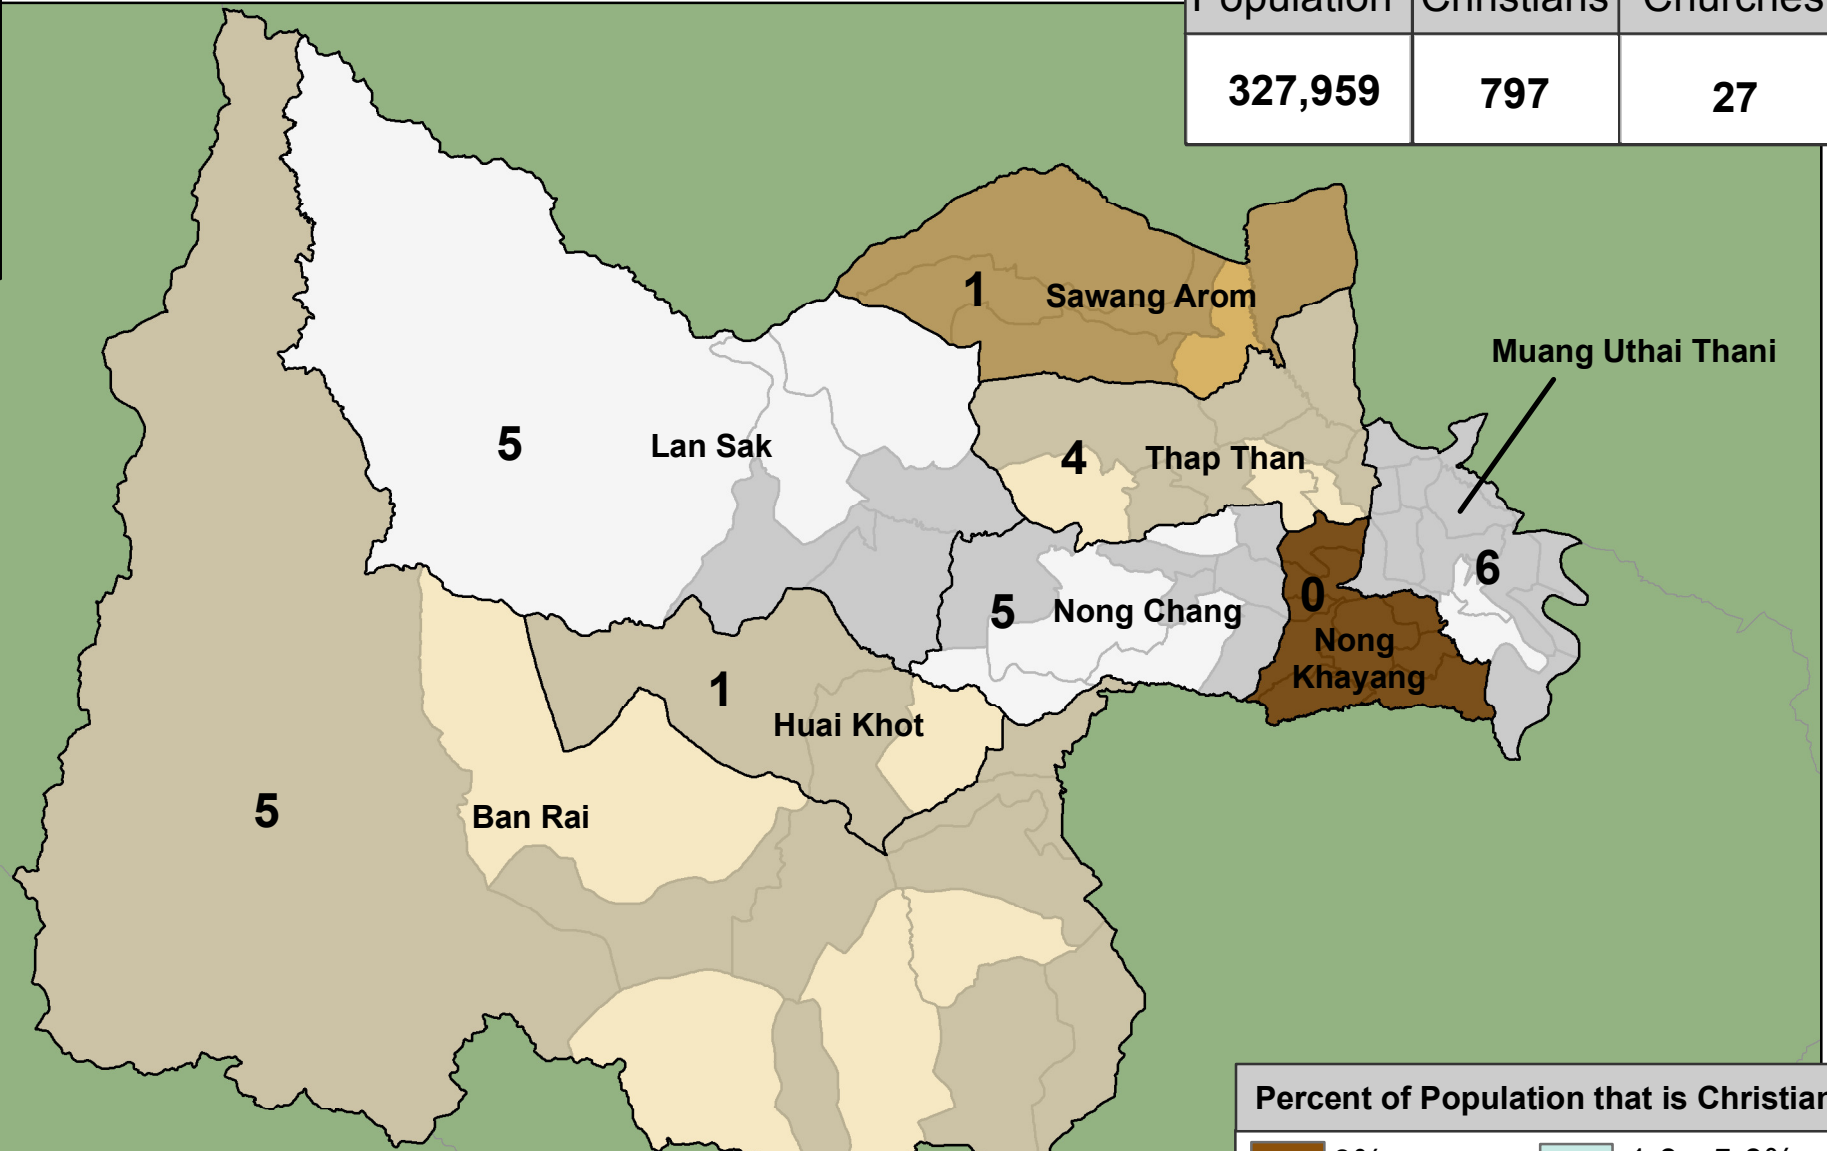

Uthai Thani

Provincial Statistics

Population	Christians	Churches
327,959	797	27

Percent of Population that is Christian

= No of Churches

eSTAR Data: 2011
Population Data: DOPA
E-mail: mapping@e-star.ws

Christian Presence in Thailand

Districts	Districts with no Church	Sub-districts	Sub-districts with no Churches
8	1	70	52