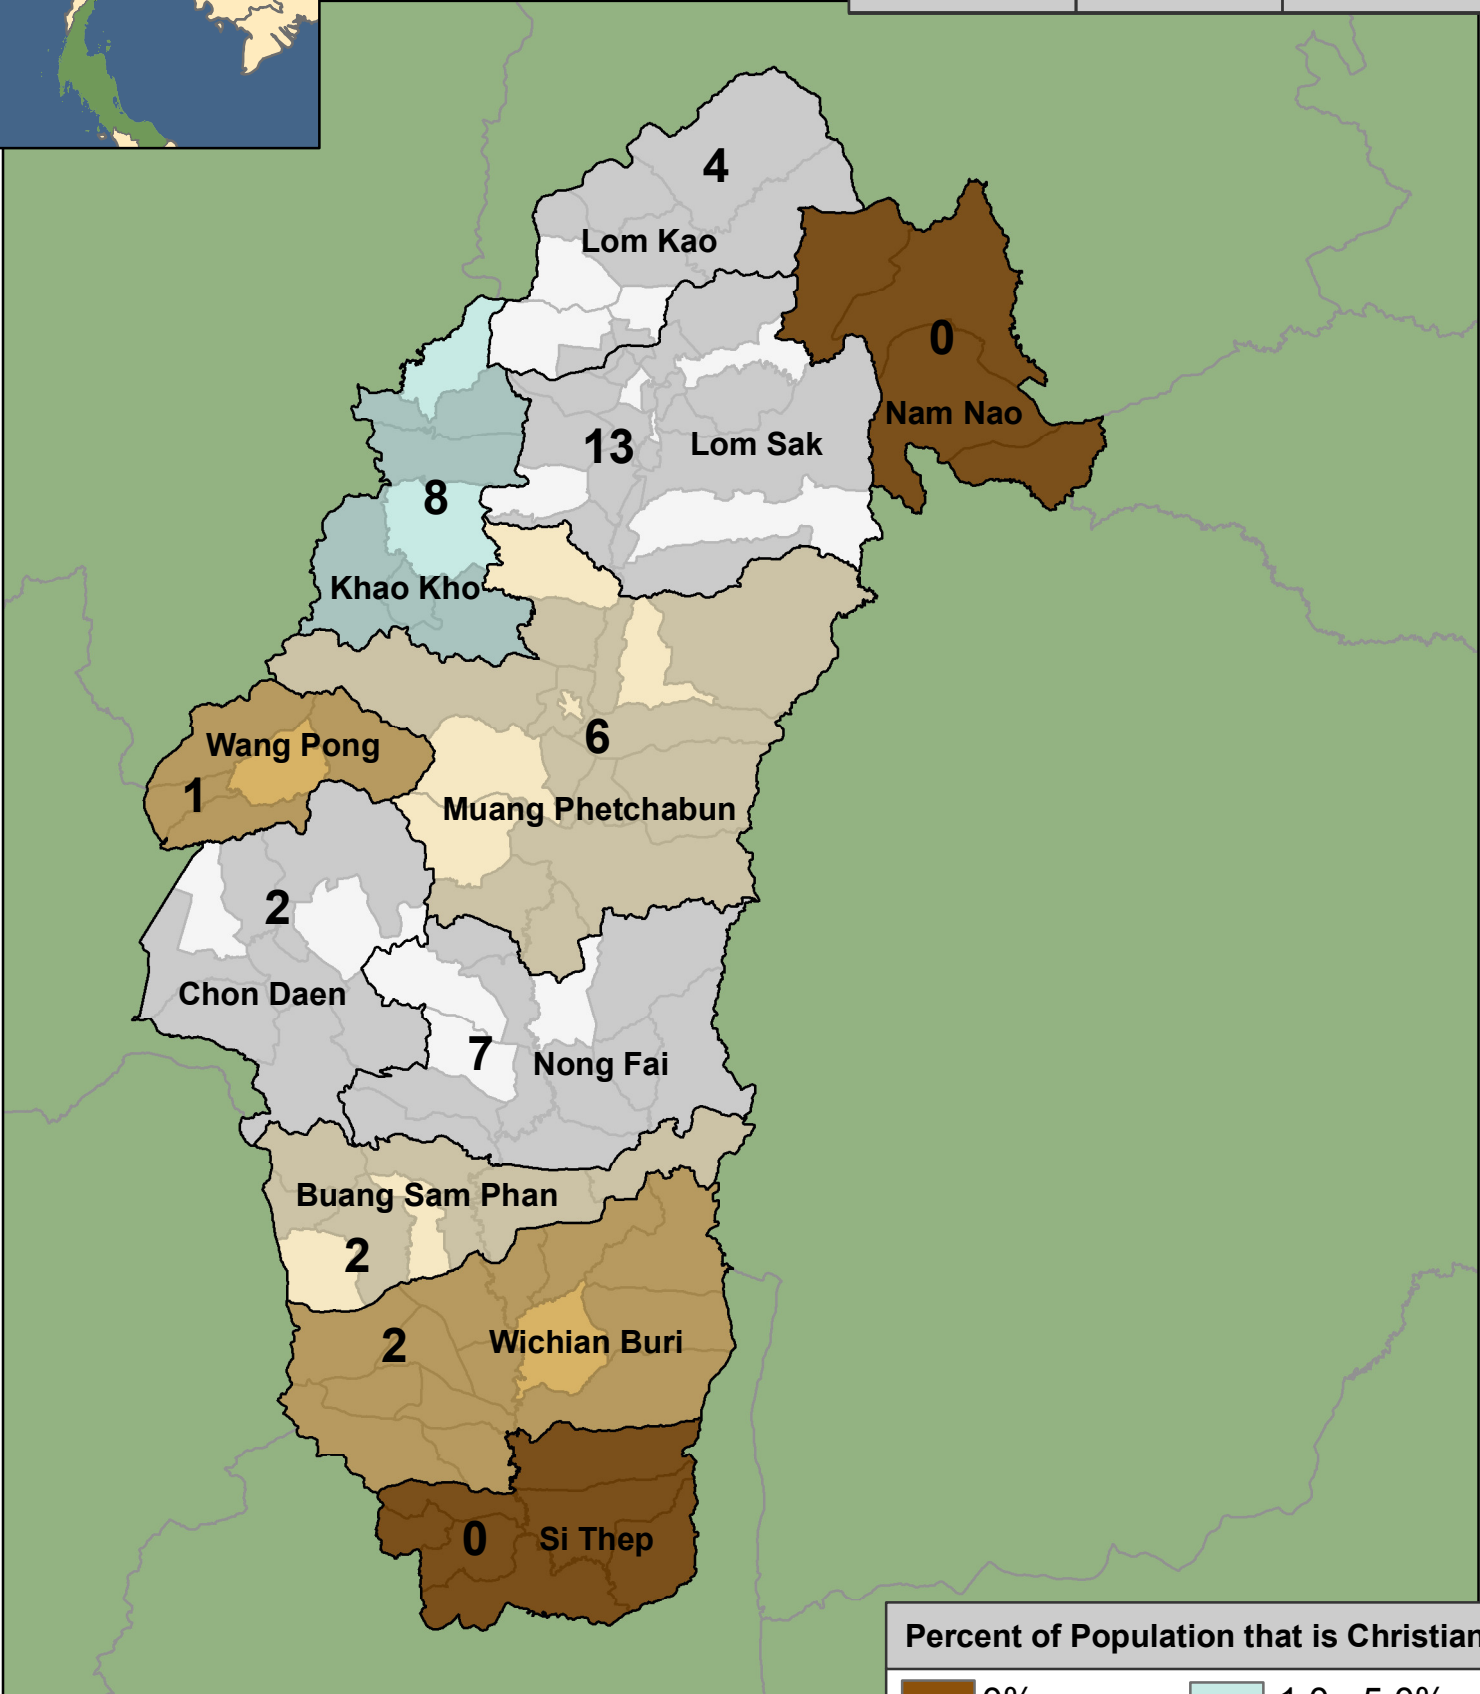

# Phetchabun

Provincial Statistics		
Population	Christians	Churches
996,031	4,672	45

## Christian Presence in Thailand

Districts	Districts with no Church	Sub-districts	Sub-districts with no Churches
11	2	117	93

### Percent of Population that is Christian