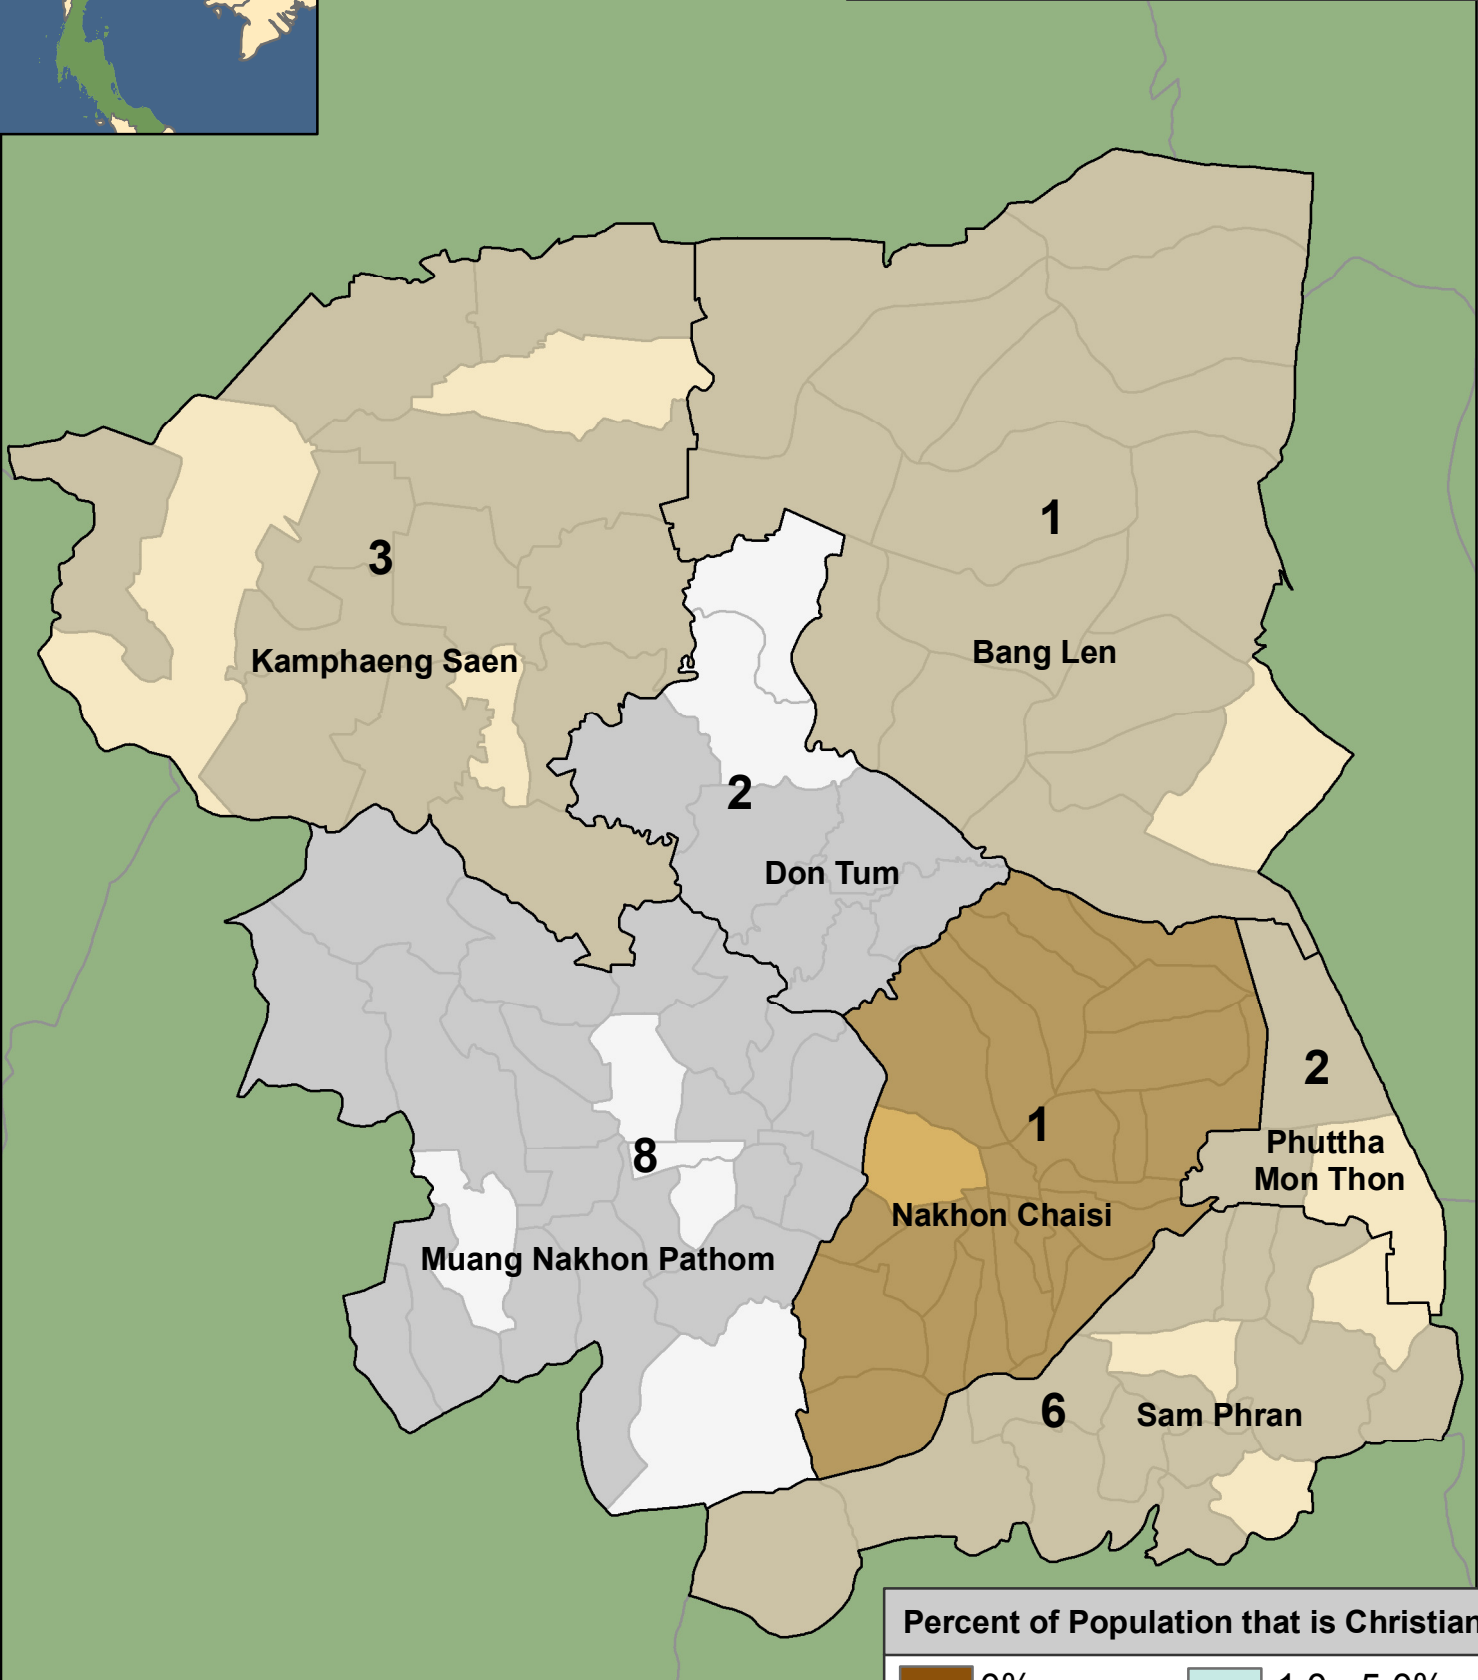

# Nakhon Phathom

Provincial Statistics		
Population	Christians	Churches
860,246	2,531	23

Percent of Population that is Christian

## Christian Presence in Thailand

Districts	Districts with no Church	Sub-districts	Sub-districts with no Churches
7	0	106	89