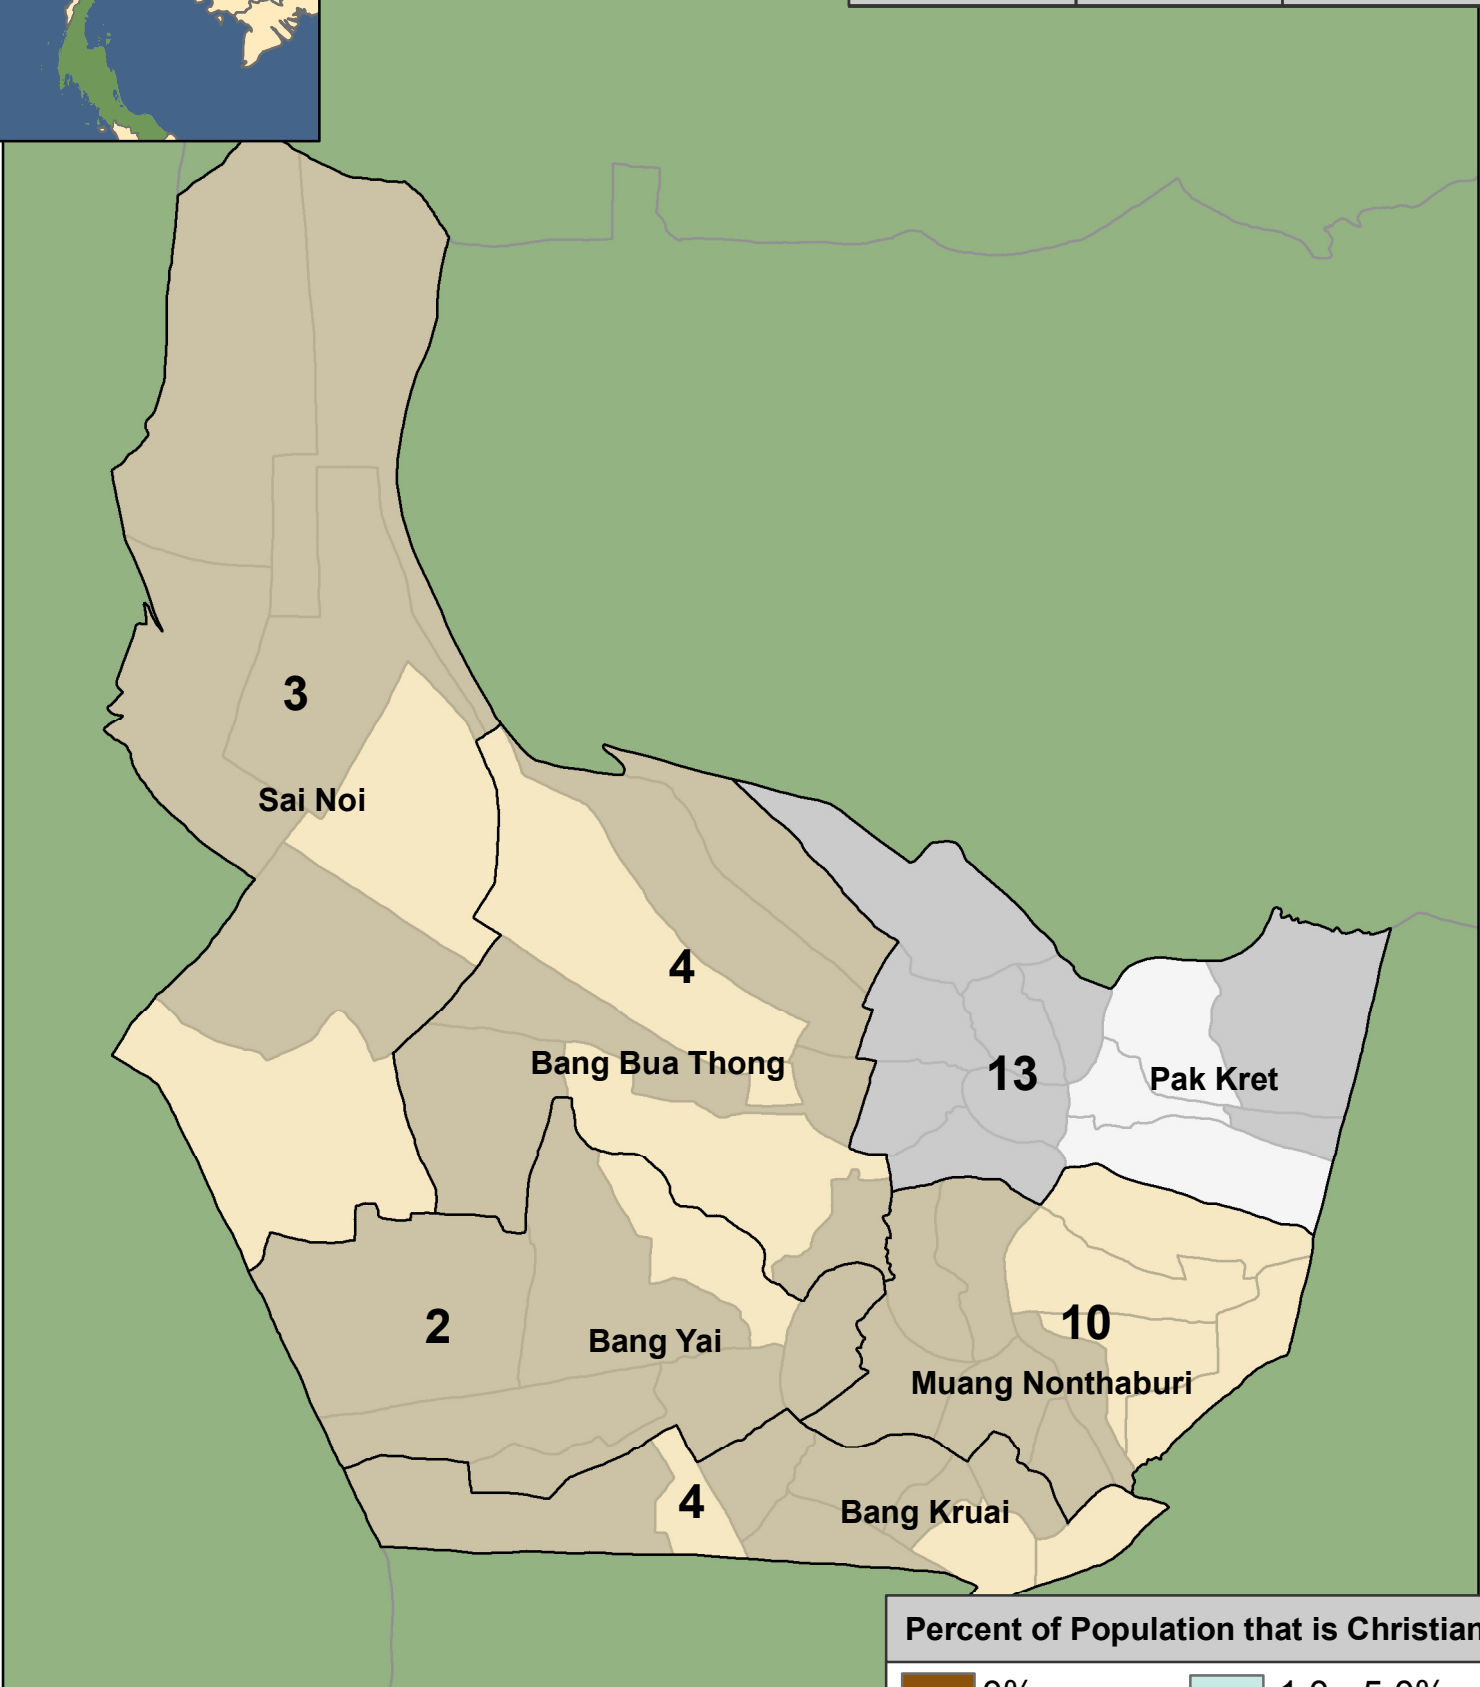

Nonthaburi

Provincial Statistics		
Population	Christians	Churches
1,101,743	1,958	36

Christian Presence in Thailand			
Districts	Districts with no Church	Sub-districts	Sub-districts with no Churches
6	0	52	36

Percent of Population that is Christian

0%	1.0 - 5.0%
< 0.1%	5.0 - 10.0%
0.1 - 0.25%	> 10.0%
0.25 - 1.0%	

= No of Churches

eSTAR Data: 2011
Population Data: DOPA
E-mail: mapping@e-star.ws