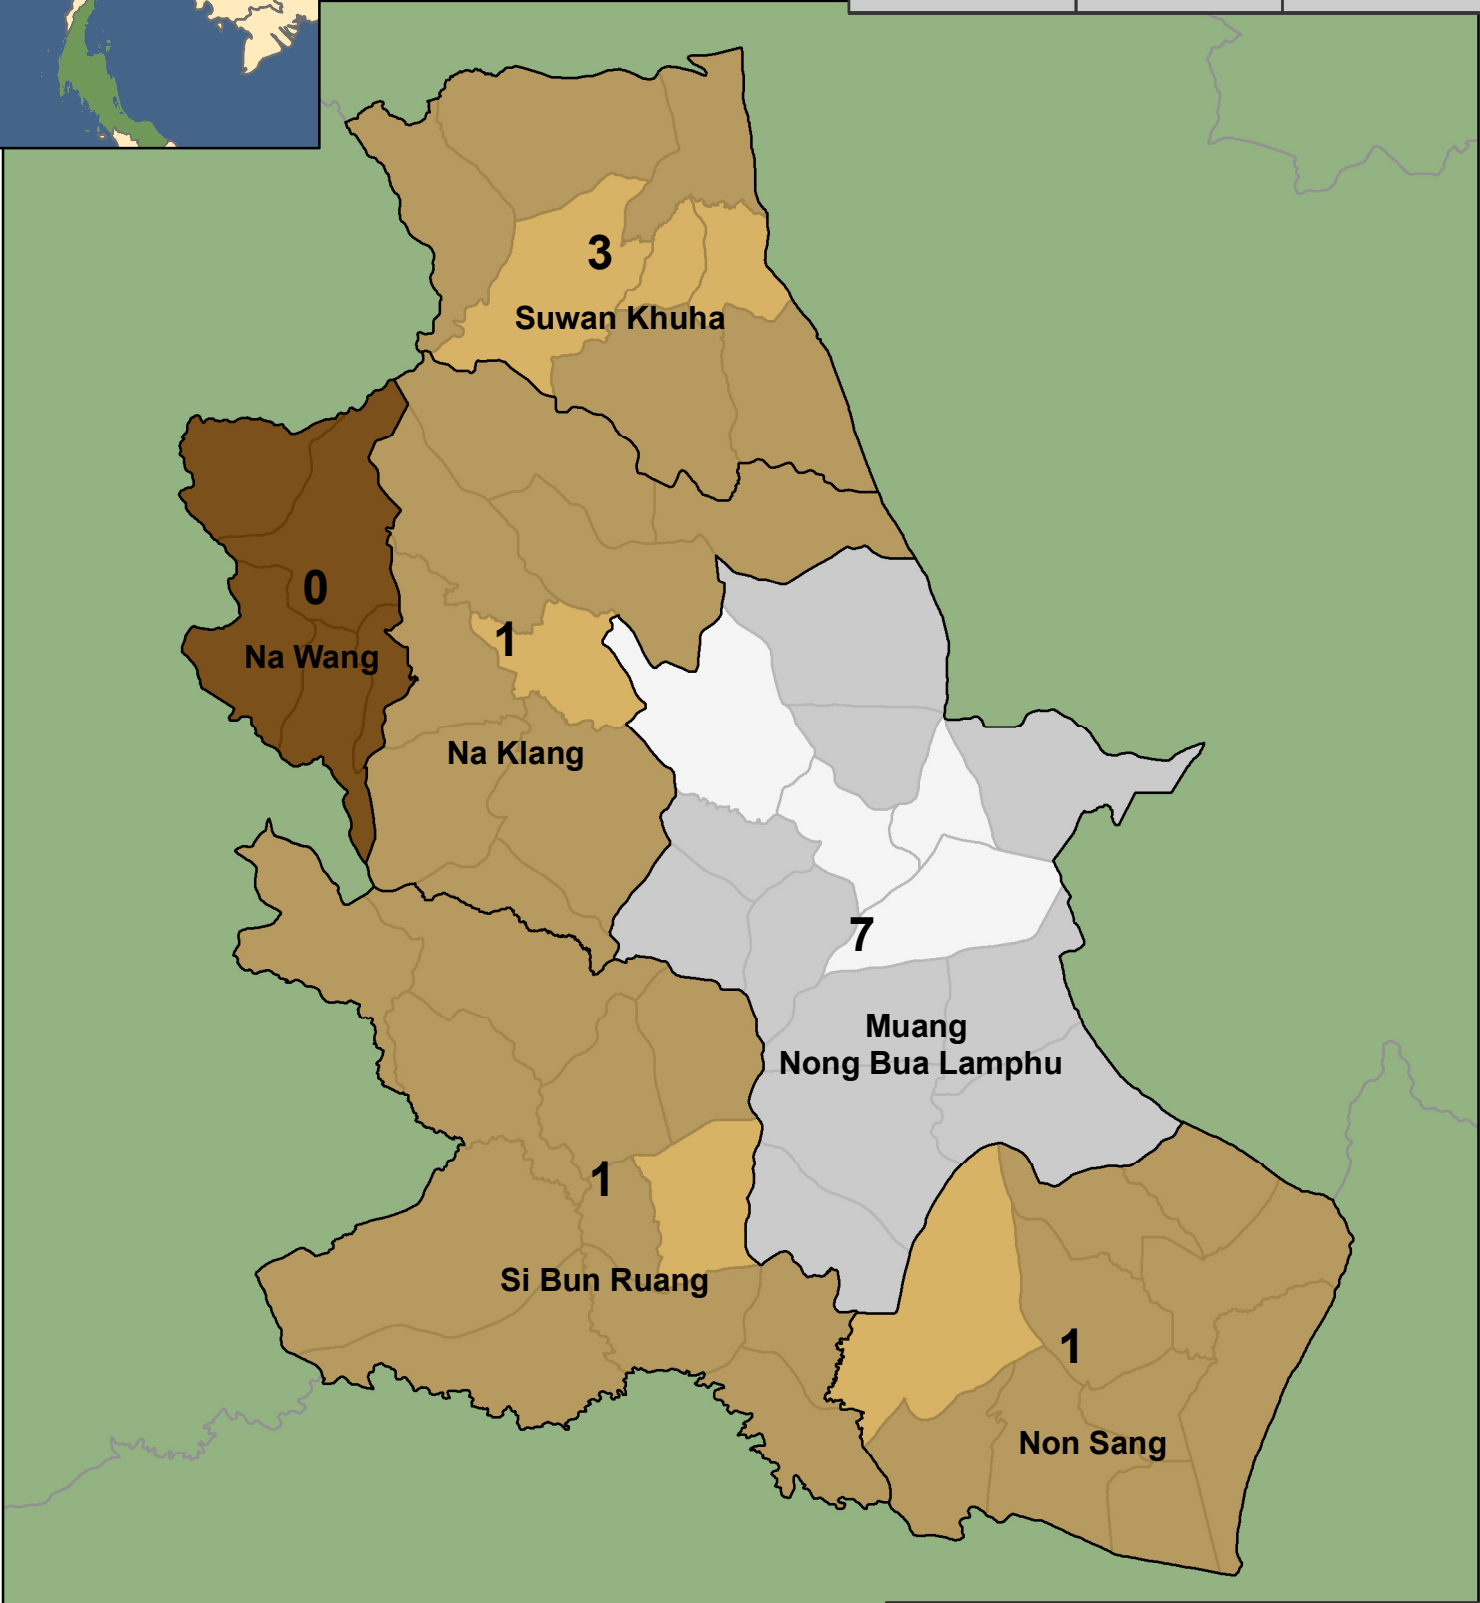

# Nong Bua Lamphu

Provincial Statistics		
Population	Christians	Churches
502,868	496	13

Percent of Population that is Christian

## Christian Presence in Thailand

Districts	Districts with no Church	Sub-districts	Sub-districts with no Churches
<b>6</b>	<b>1</b>	<b>59</b>	<b>49</b>