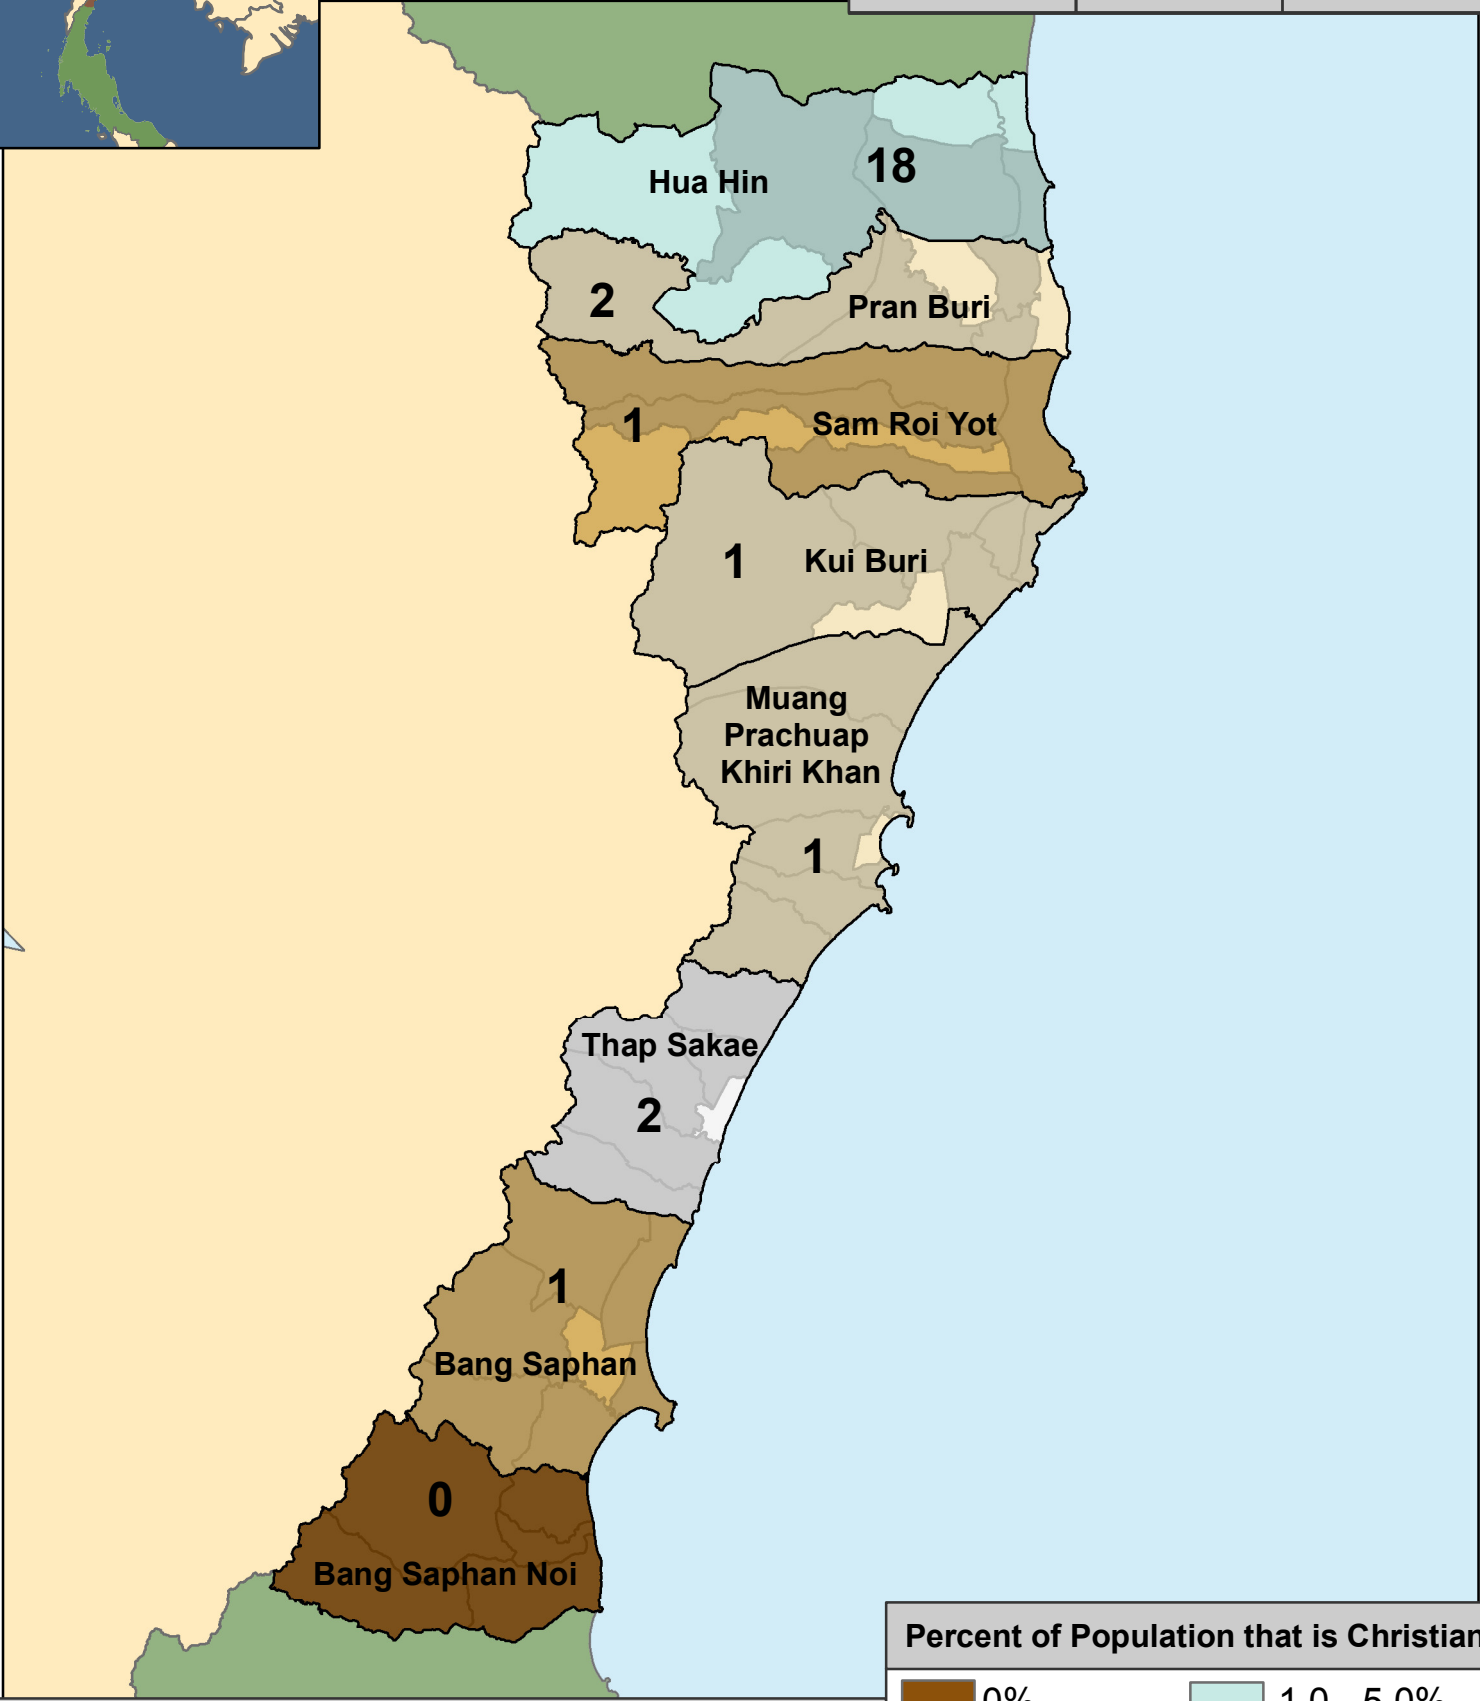

Prachuap Khiri Khan

Provincial Statistics		
Population	Christians	Churches
509,134	1,779	26

Percent of Population that is Christian

0%	1.0 - 5.0%
< 0.1%	5.0 - 10.0%
0.1 - 0.25%	> 10.0%
0.25 - 1.0%	

= No of Churches

Christian Presence in Thailand

Districts	Districts with no Church	Sub-districts	Sub-districts with no Churches
8	1	48	37