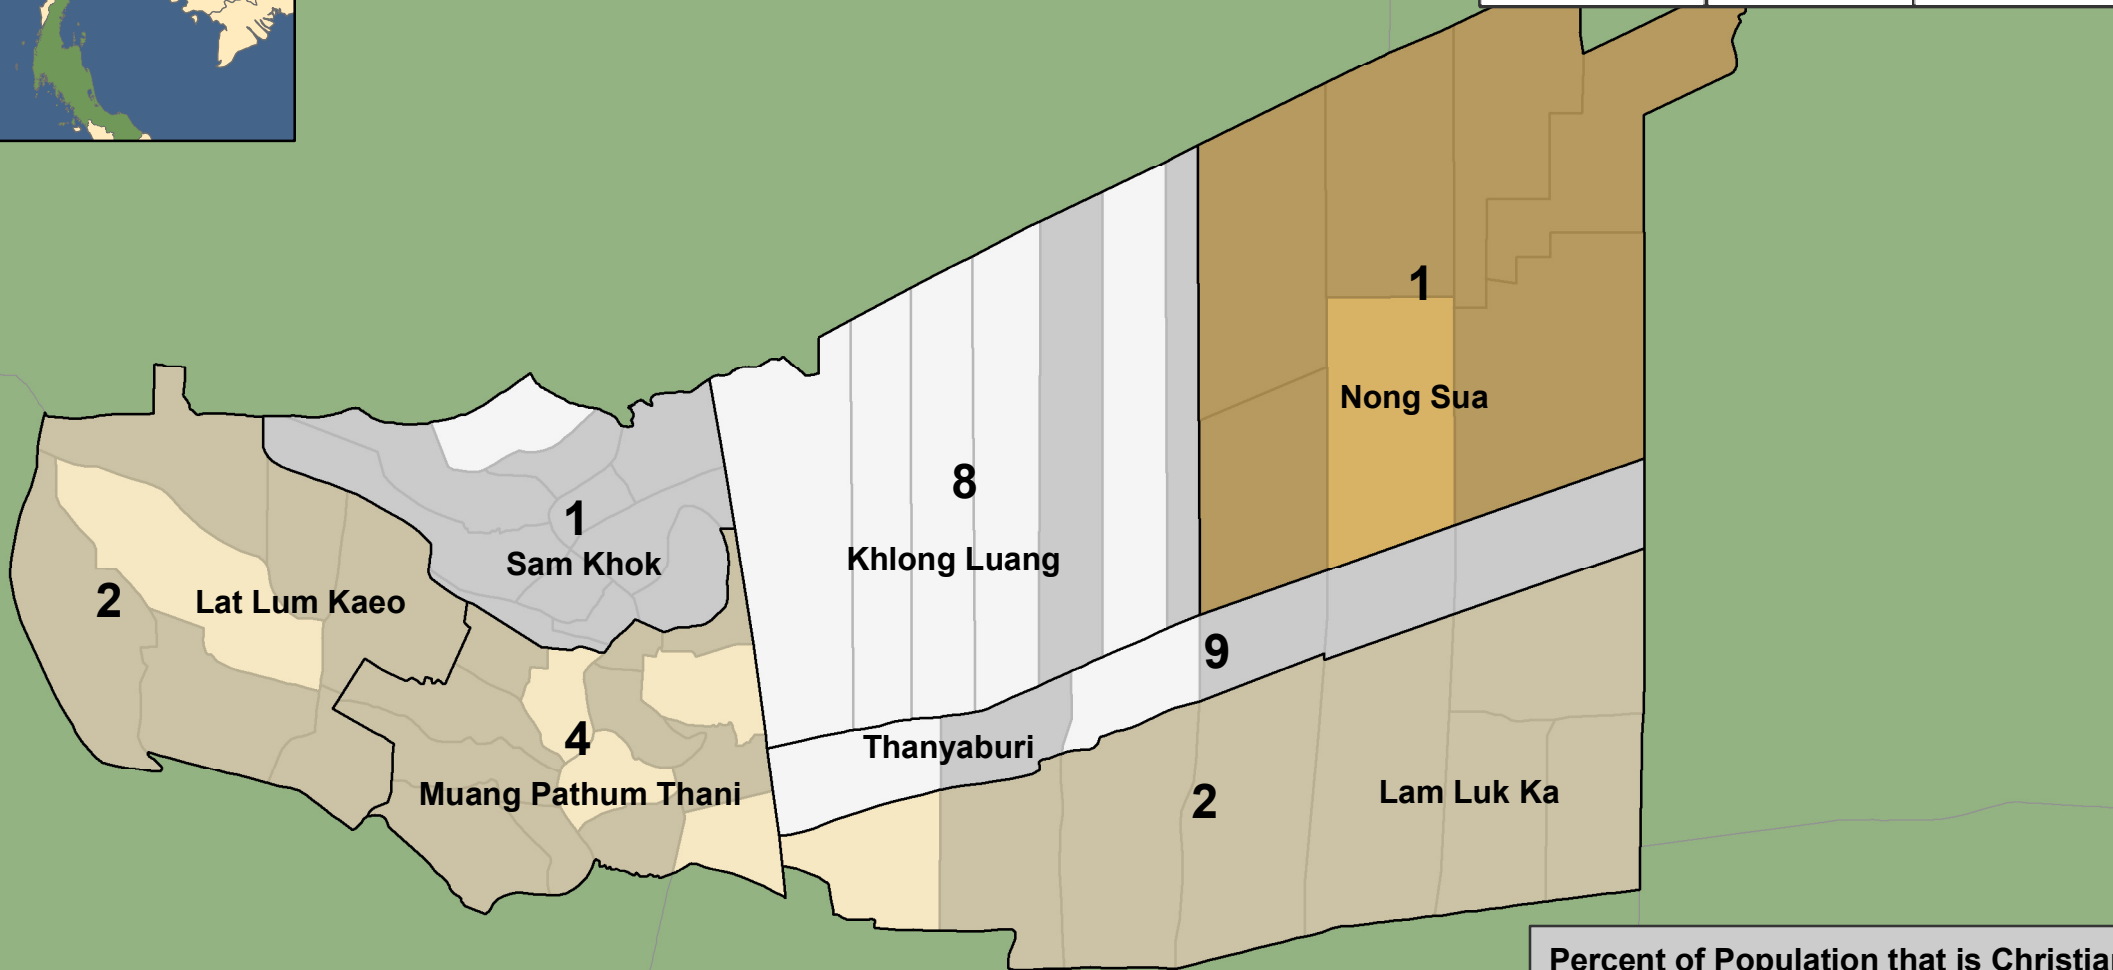

# Pathum Thani

## Provincial Statistics

Population	Christians	Churches
<b>985,643</b>	<b>2,350</b>	<b>27</b>