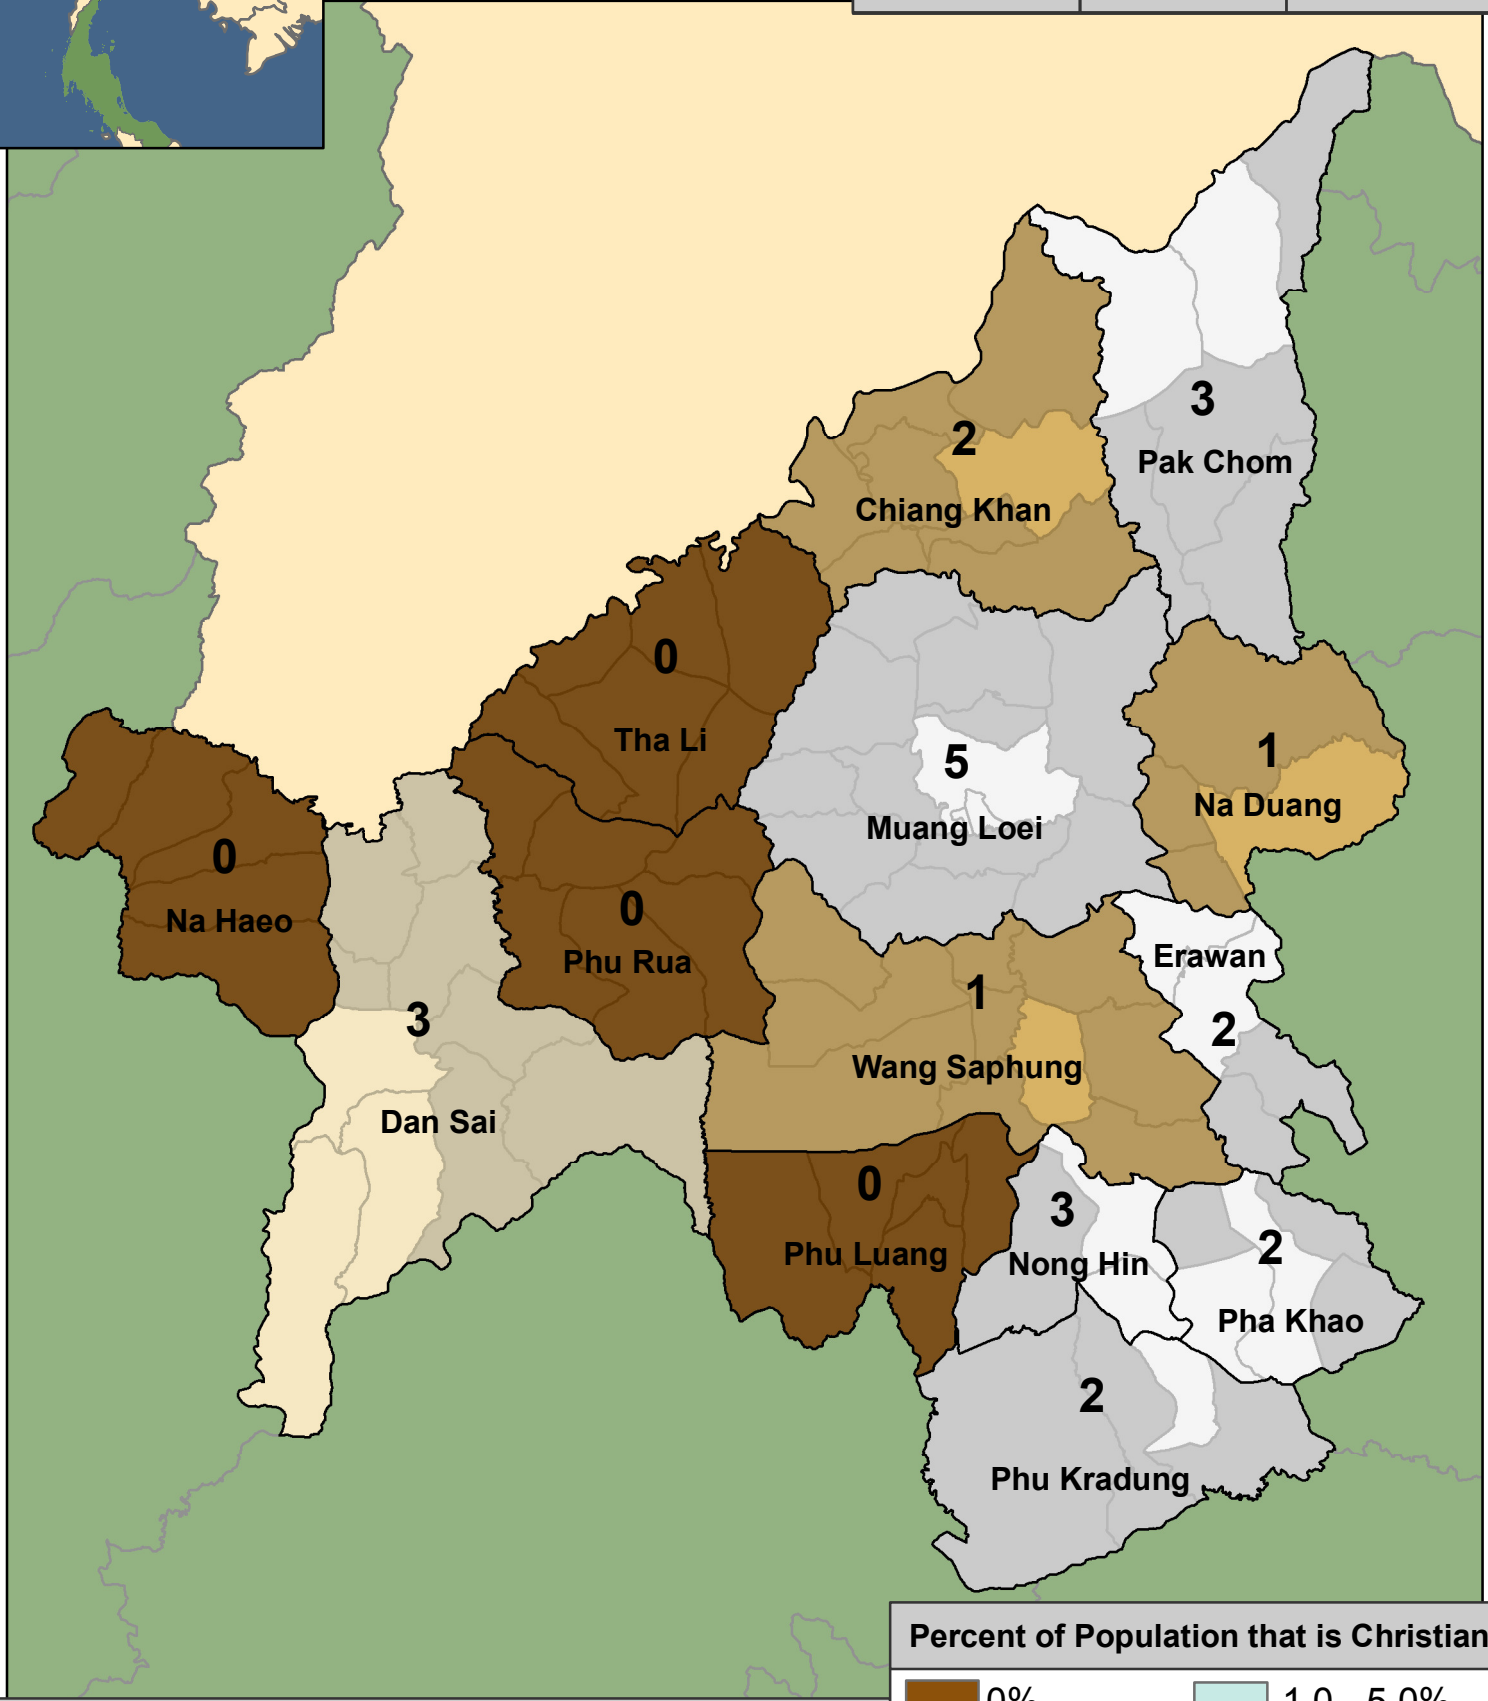

Loei

Provincial Statistics		
Population	Christians	Churches
624,066	1,686	24

Christian Presence in Thailand

Districts	Districts with no Church	Sub-districts	Sub-districts with no Churches
14	4	90	72

Percent of Population that is Christian