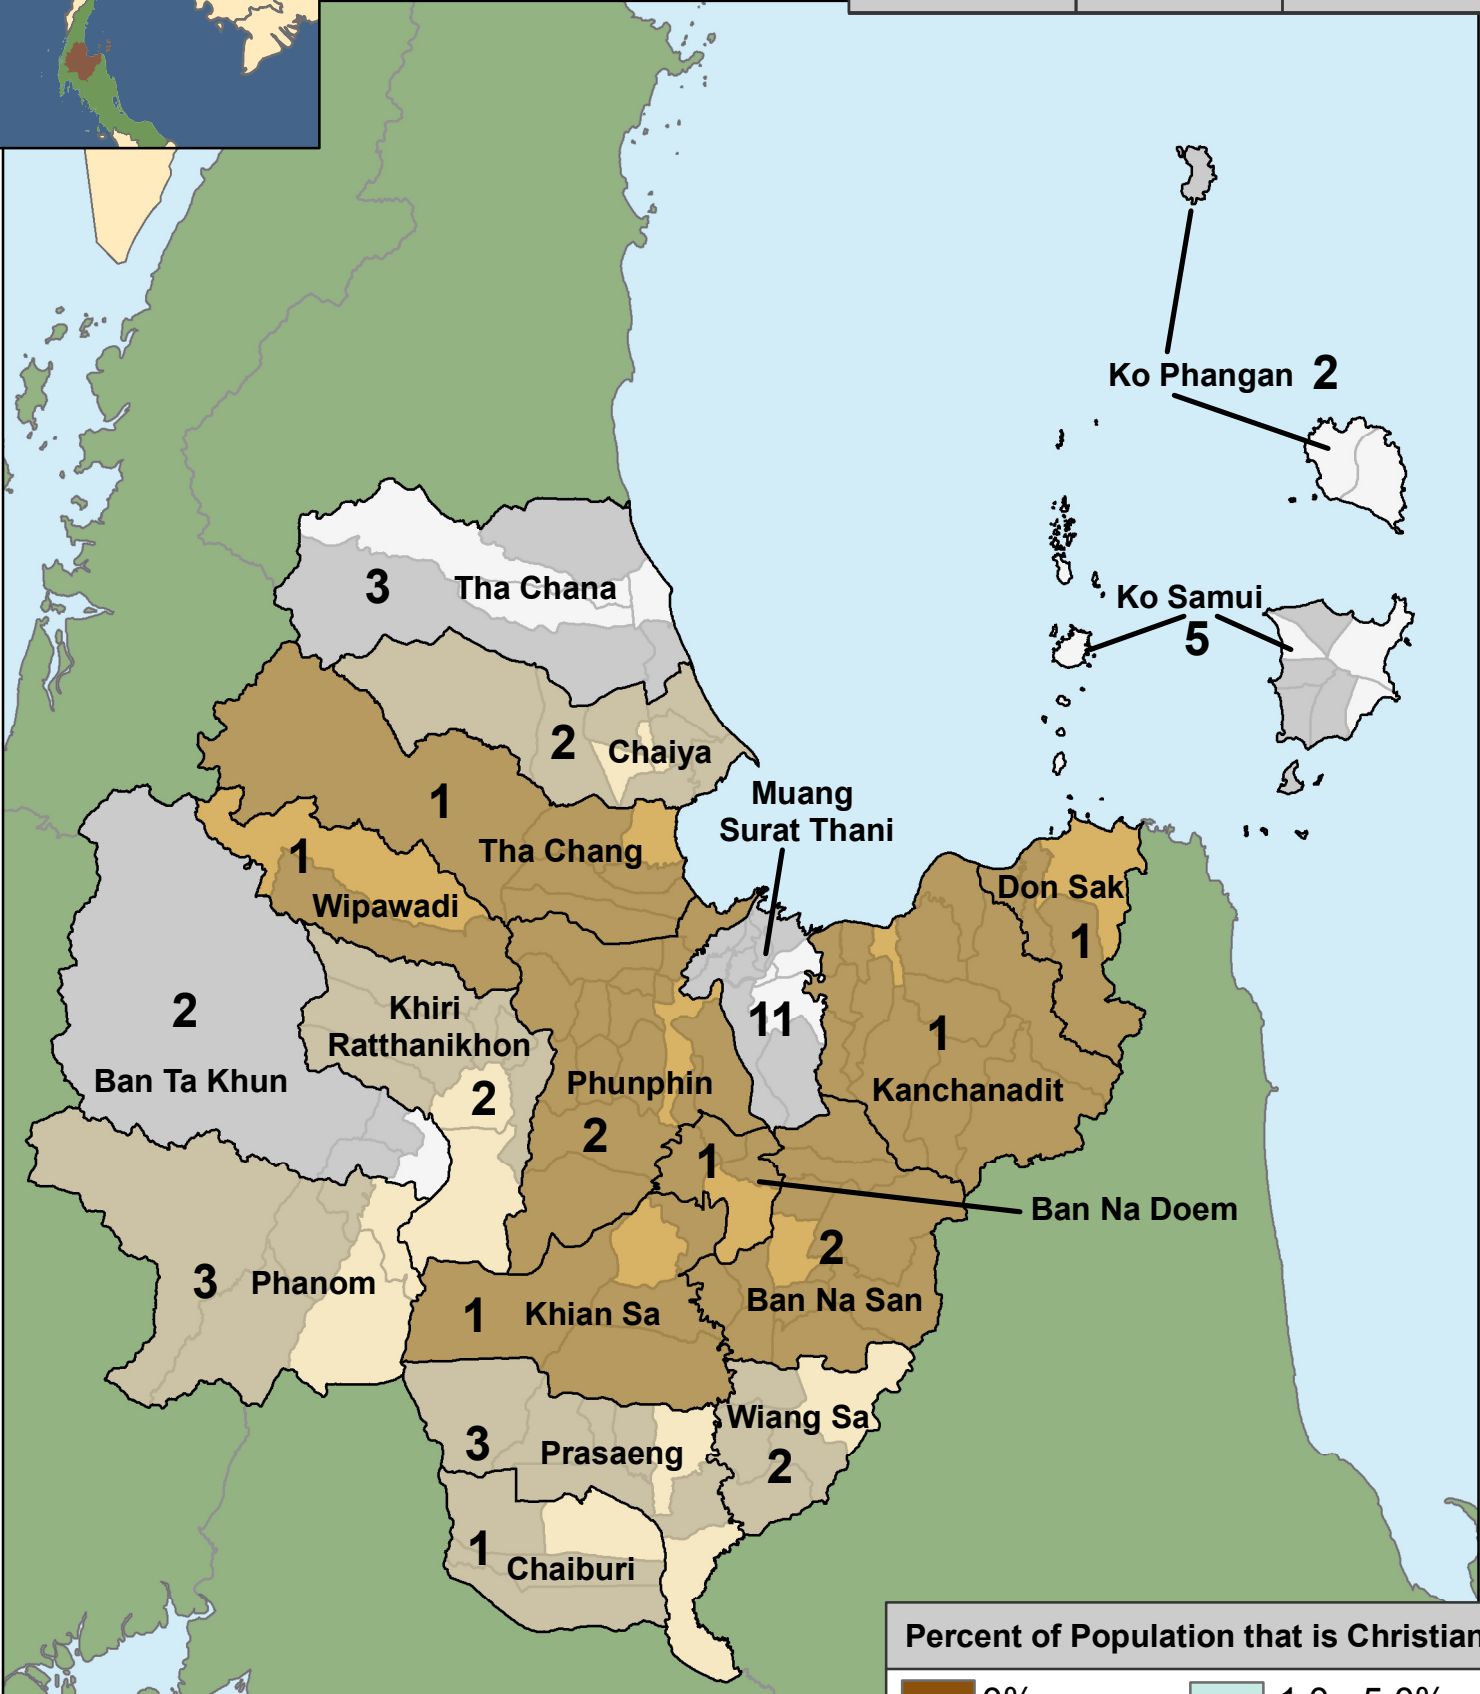

Surat Thani

Provincial Statistics		
Population	Christians	Churches
1,000,383	2,129	46

Christian Presence in Thailand			
Districts	Districts with no Church	Sub-districts	Sub-districts with no Churches
19	0	131	101

Percent of Population that is Christian

0%	1.0 - 5.0%
< 0.1%	5.0 - 10.0%
0.1 - 0.25%	> 10.0%
0.25 - 1.0%	

= No of Churches

eSTAR Data: 2011
Population Data: DOPA
E-mail: mapping@e-star.ws