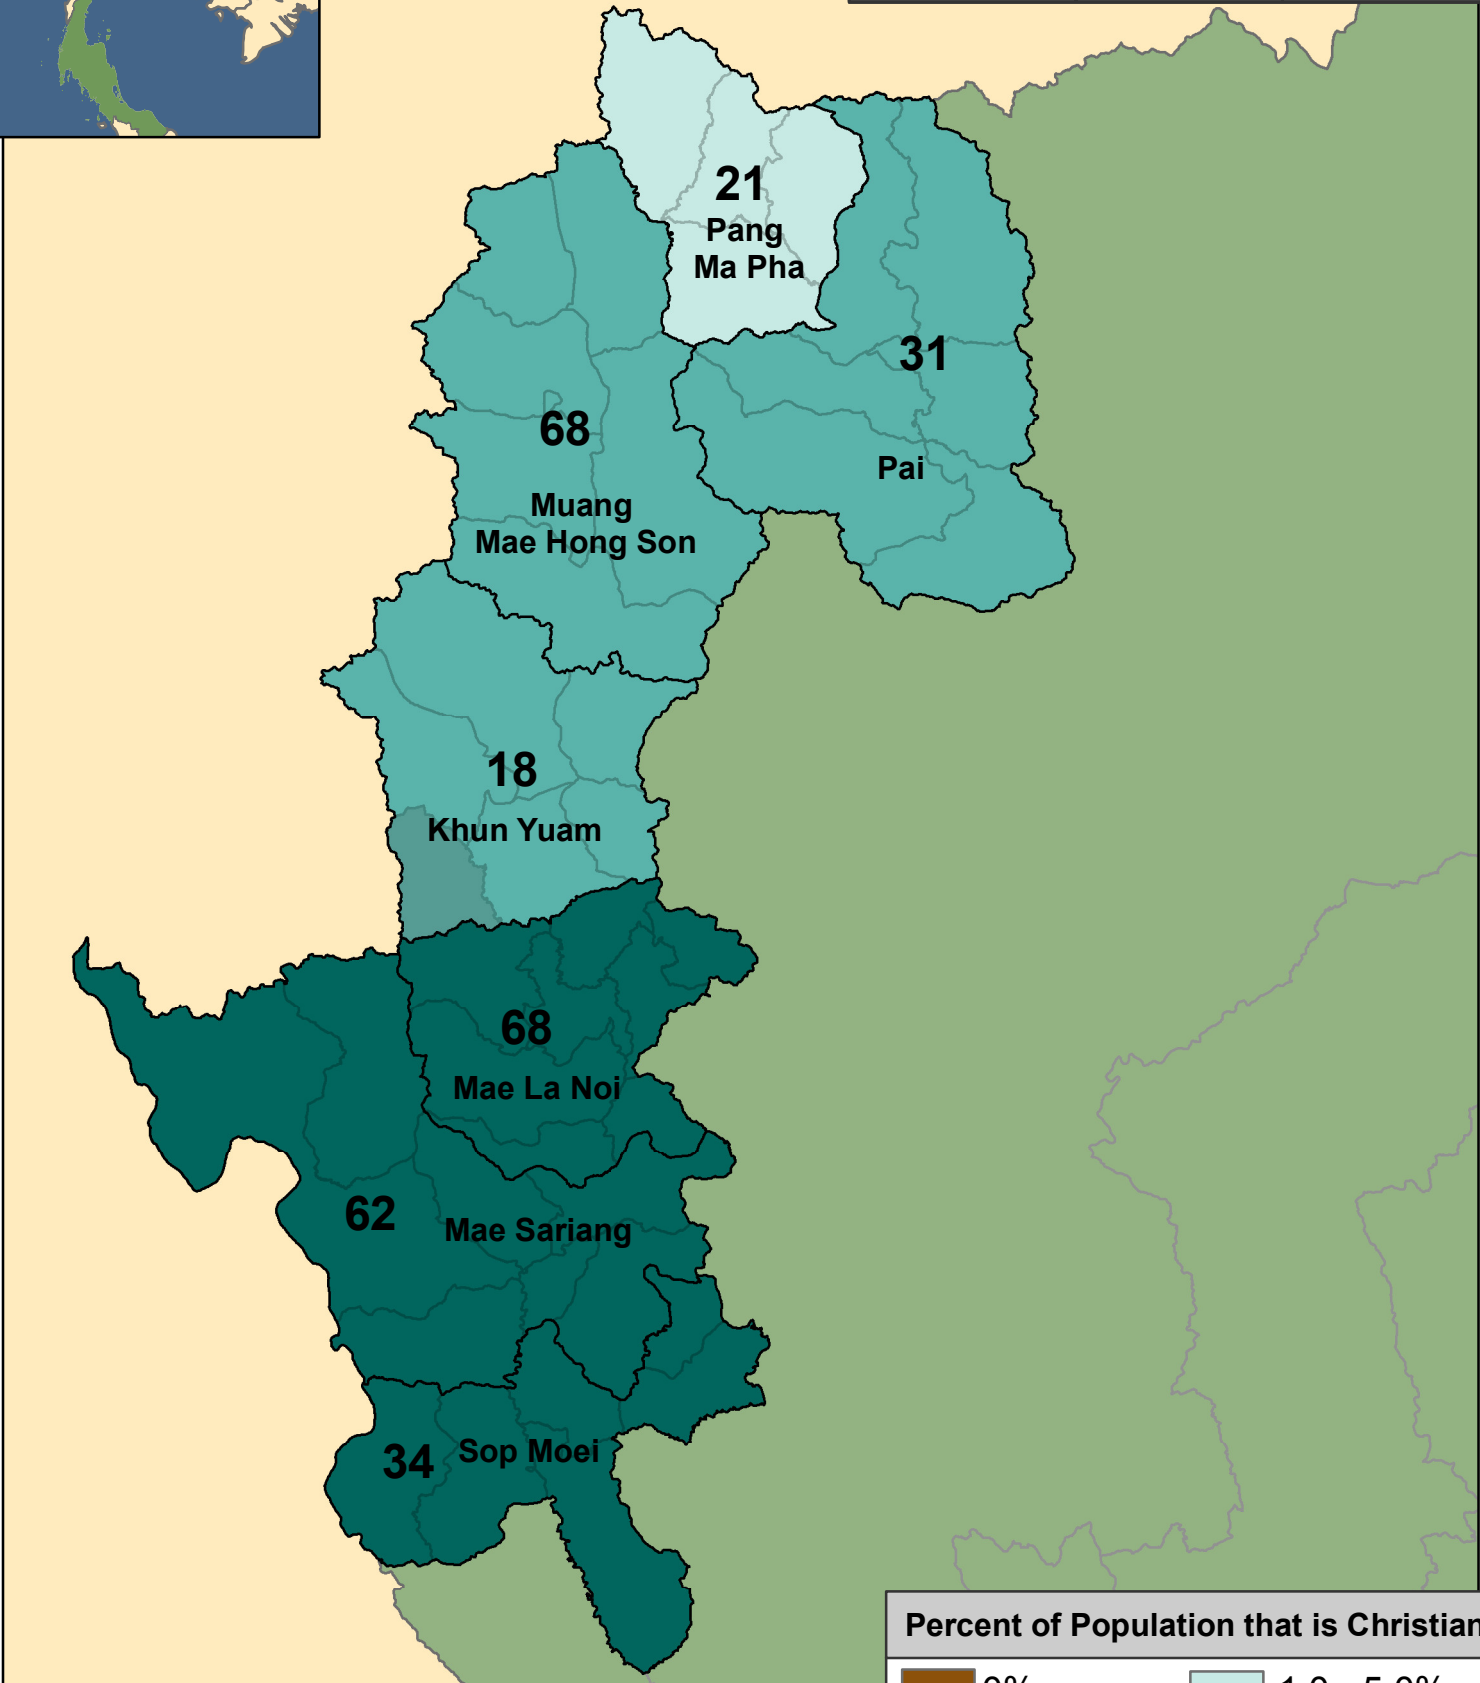

Mae Hong Son

Provincial Statistics		
Population	Christians	Churches
242,742	30,641	302

Christian Presence in Thailand

Districts	Districts with no Church	Sub-districts	Sub-districts with no Churches
7	0	45	1

Percent of Population that is Christian

= No of Churches

eSTAR Data: 2011
Population Data: DOPA
E-mail: mapping@e-star.ws