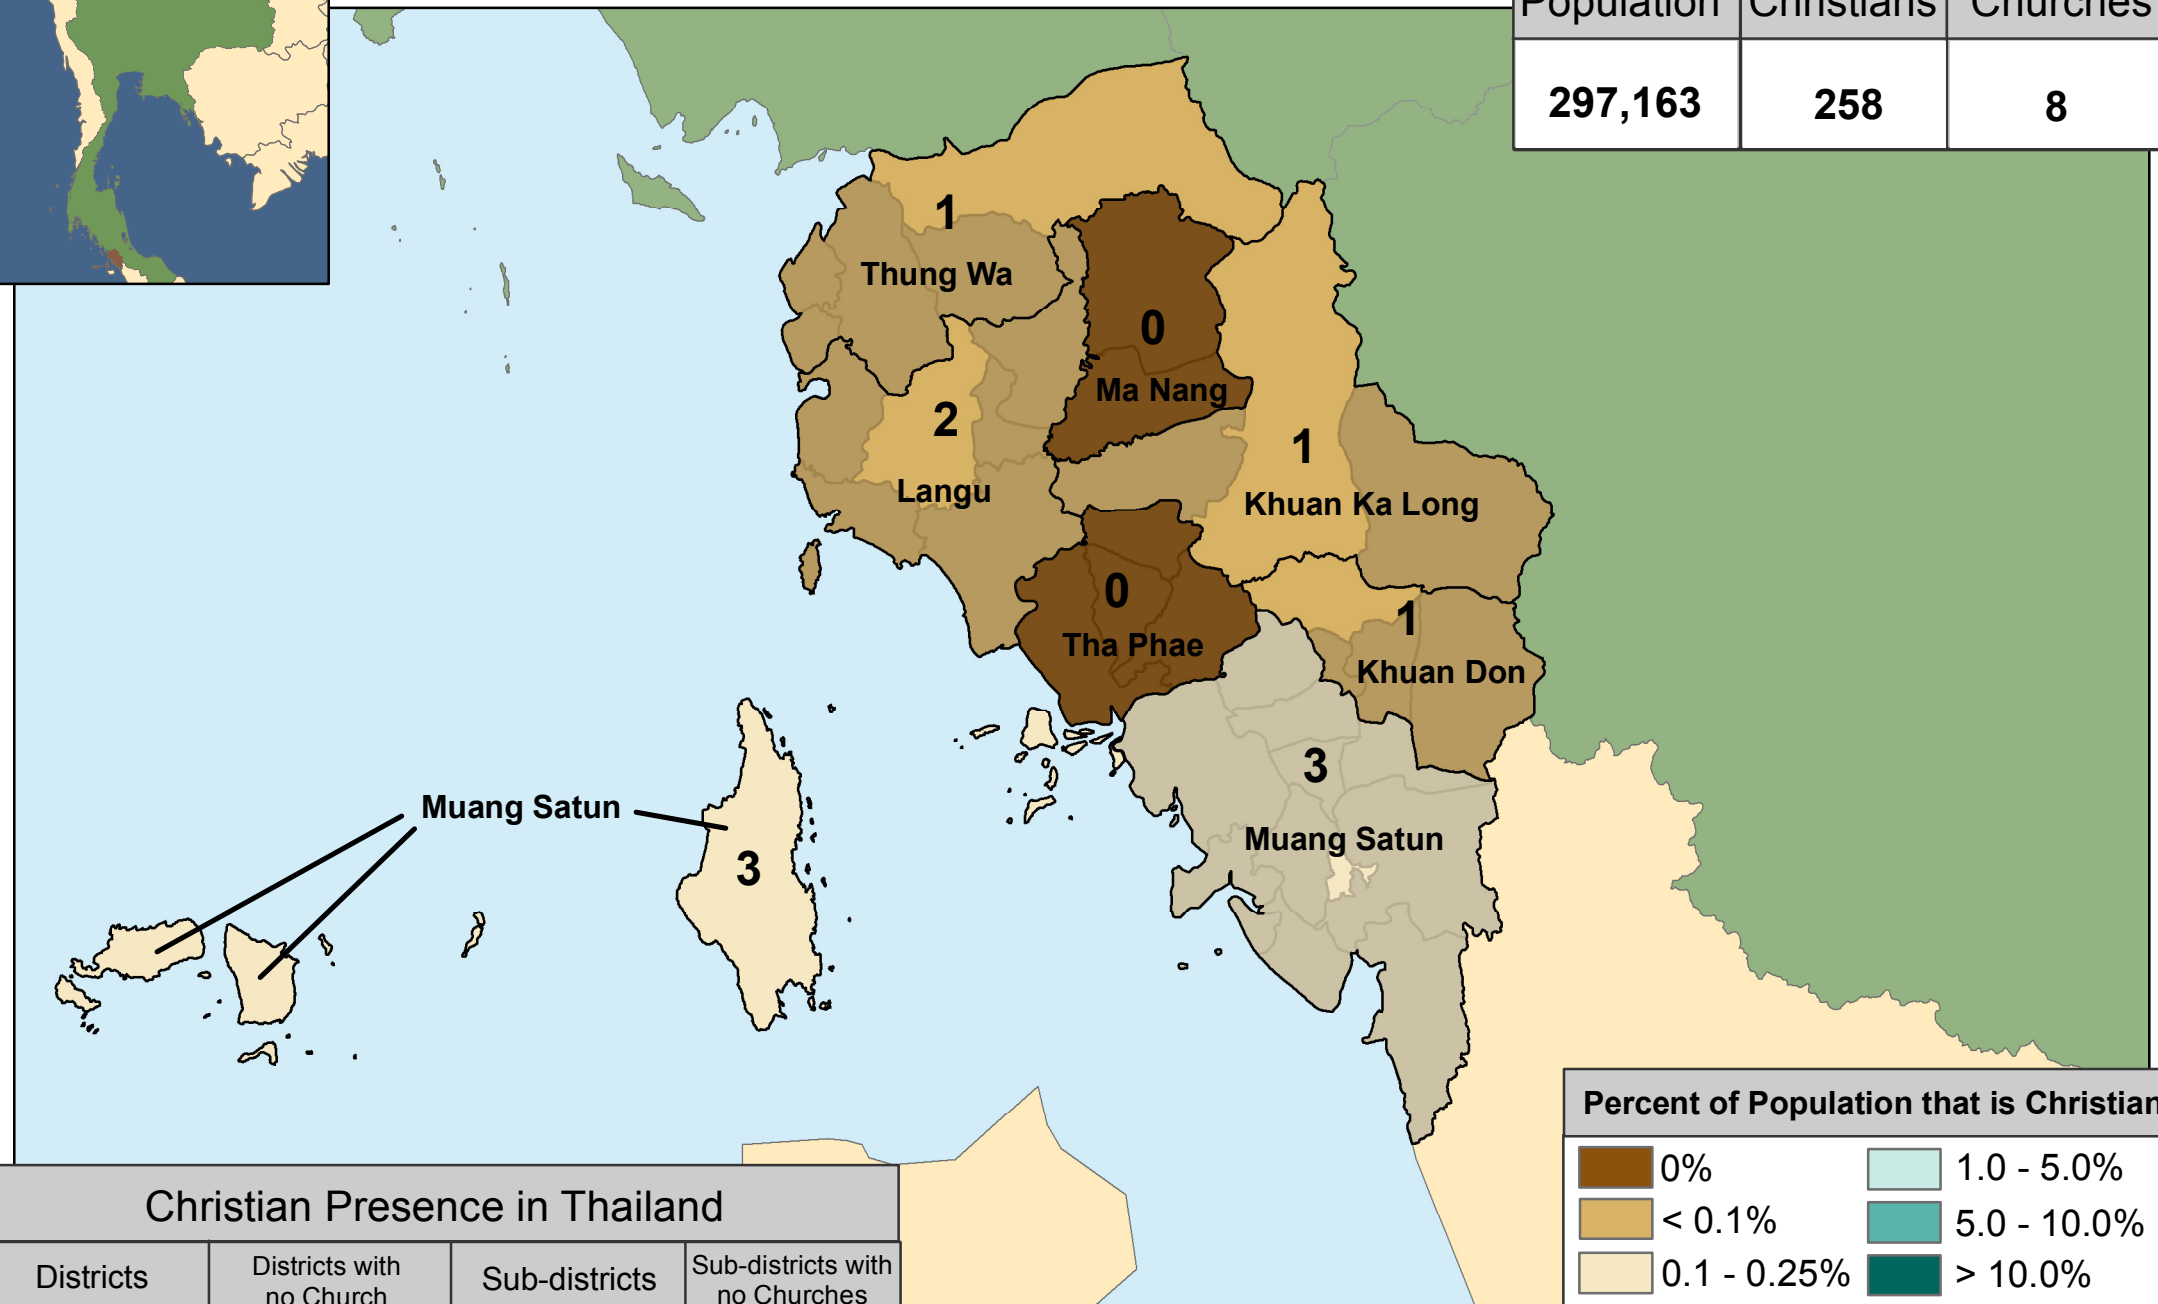

# Satun

## Provincial Statistics

Population	Christians	Churches
297,163	258	8

### Percent of Population that is Christian