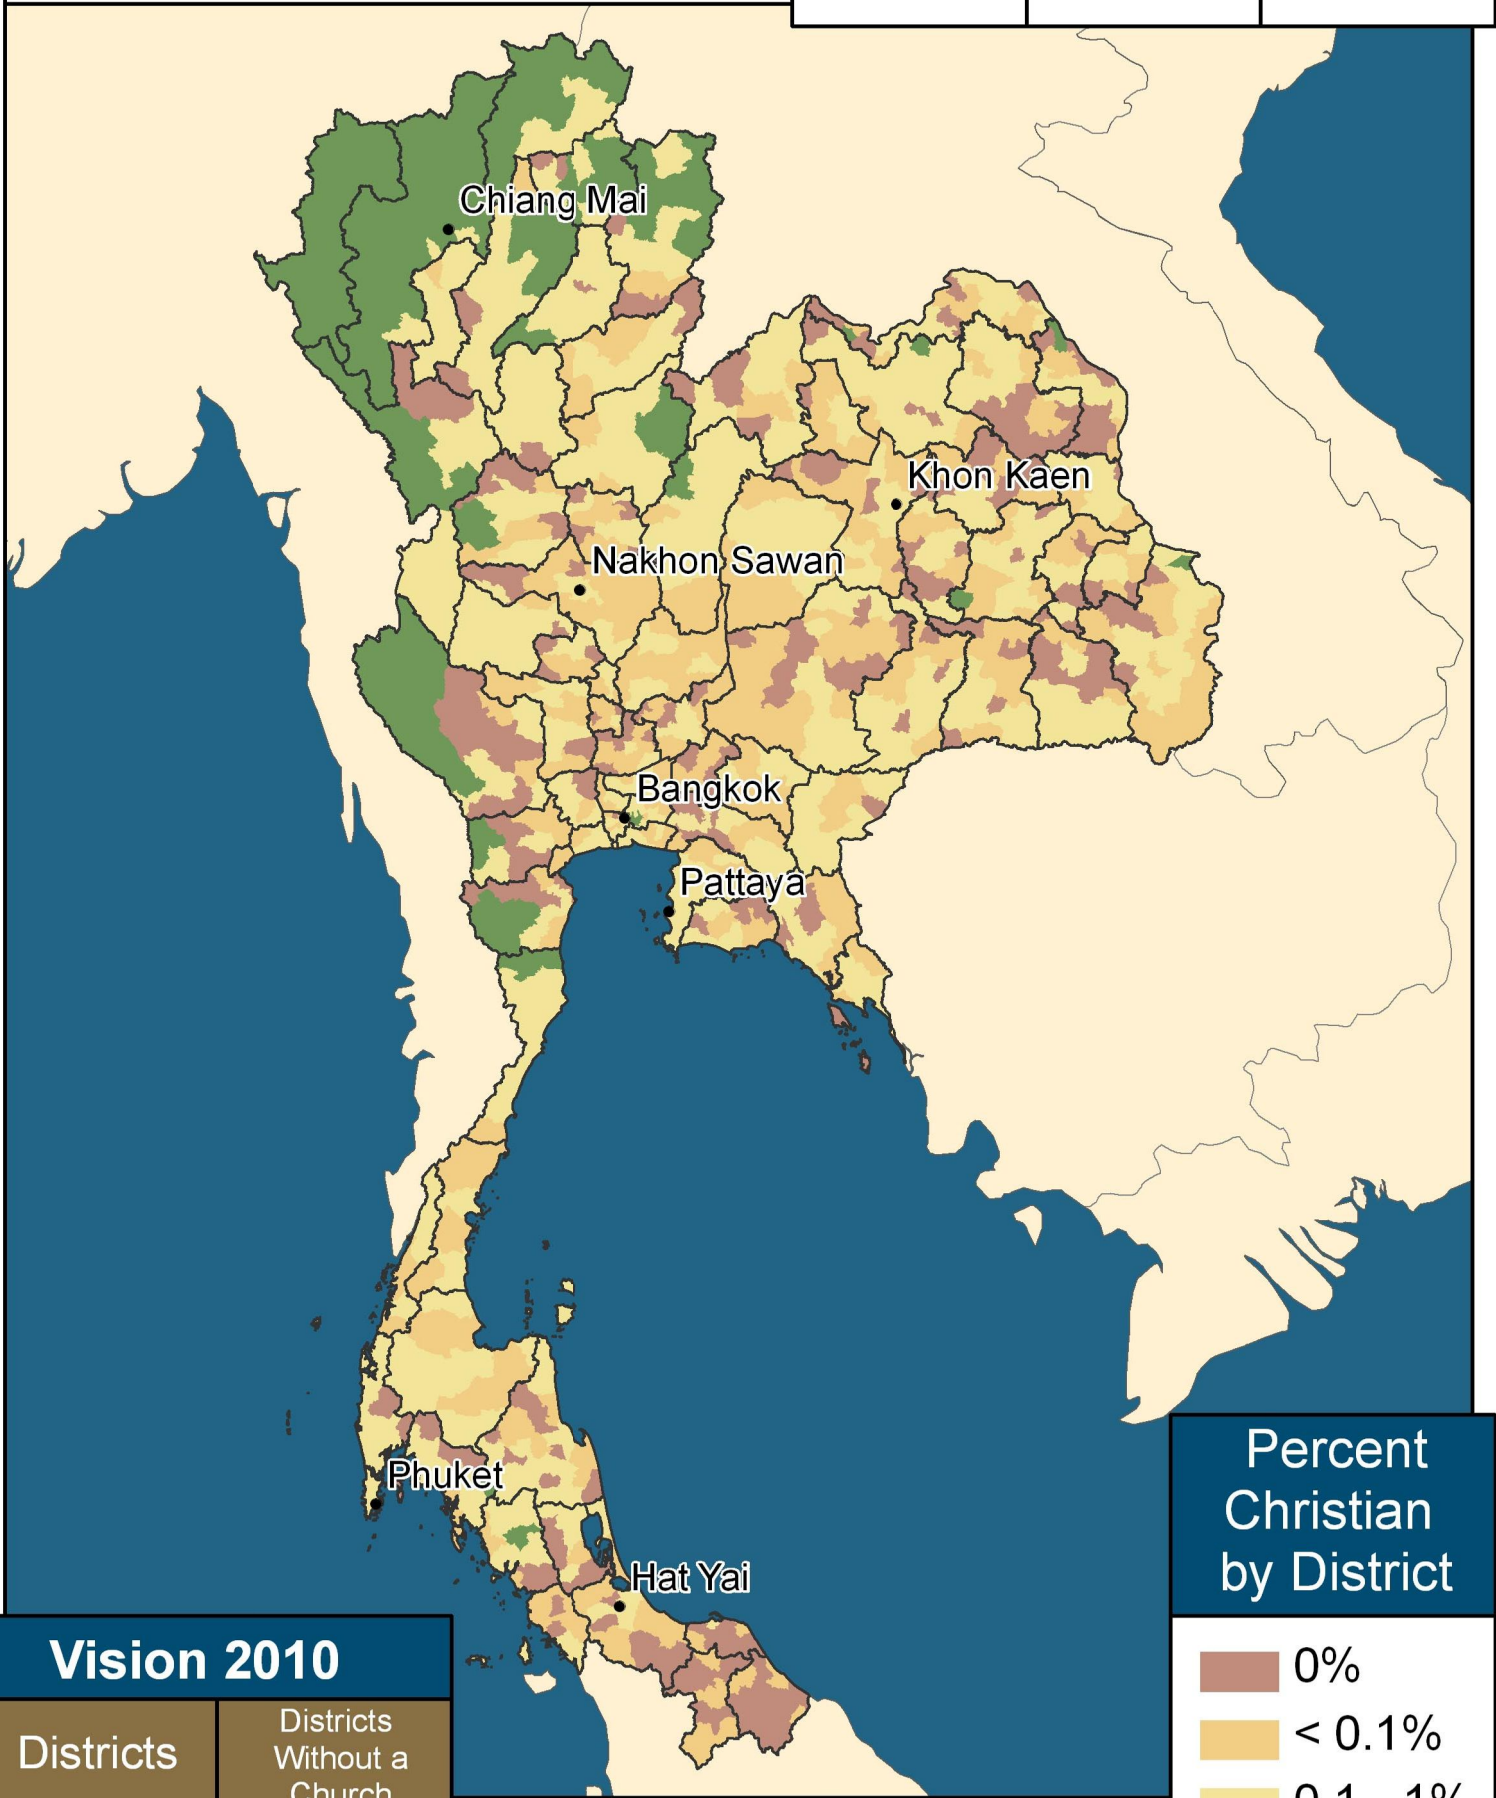

Christianity in Thailand

National Statistics

Population	Christians	Churches
63,038,401	322,620	3,999

Percent Christian by District

- 0%
- < 0.1%
- 0.1 - 1%
- > 1%

Vision 2010

Districts	Districts Without a Church
926	215

Author: Tim Martin
 Unifier Date: 2008
 Population Data: DOPA
 E-mail: mapping@pactecasia.com