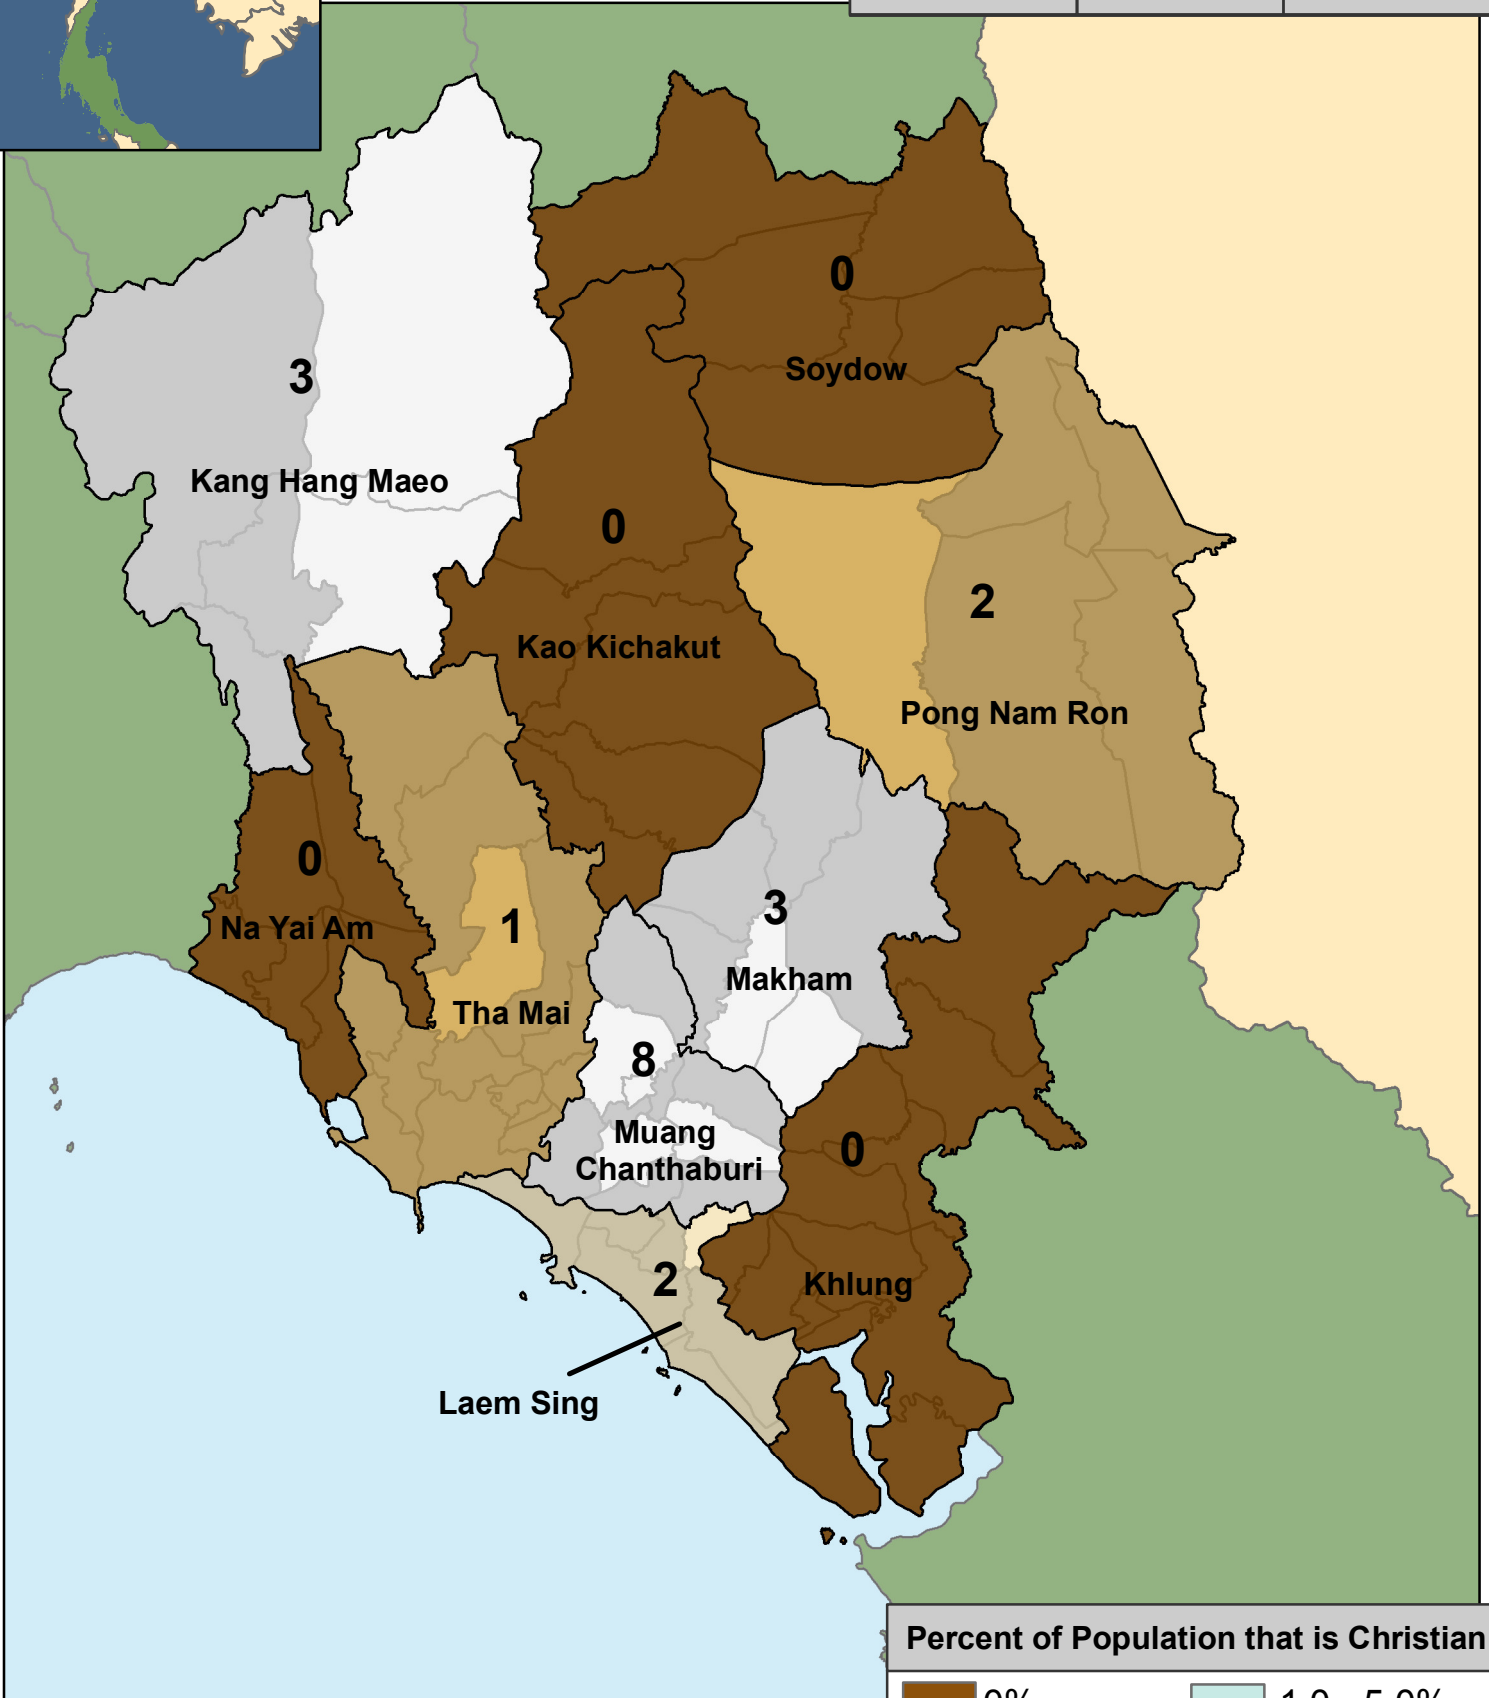

Chanthaburi

Provincial Statistics		
Population	Christians	Churches
514,616	604	19

Percent of Population that is Christian

Christian Presence in Thailand

Districts	Districts with no Church	Sub-districts	Sub-districts with no Churches
10	4	76	65