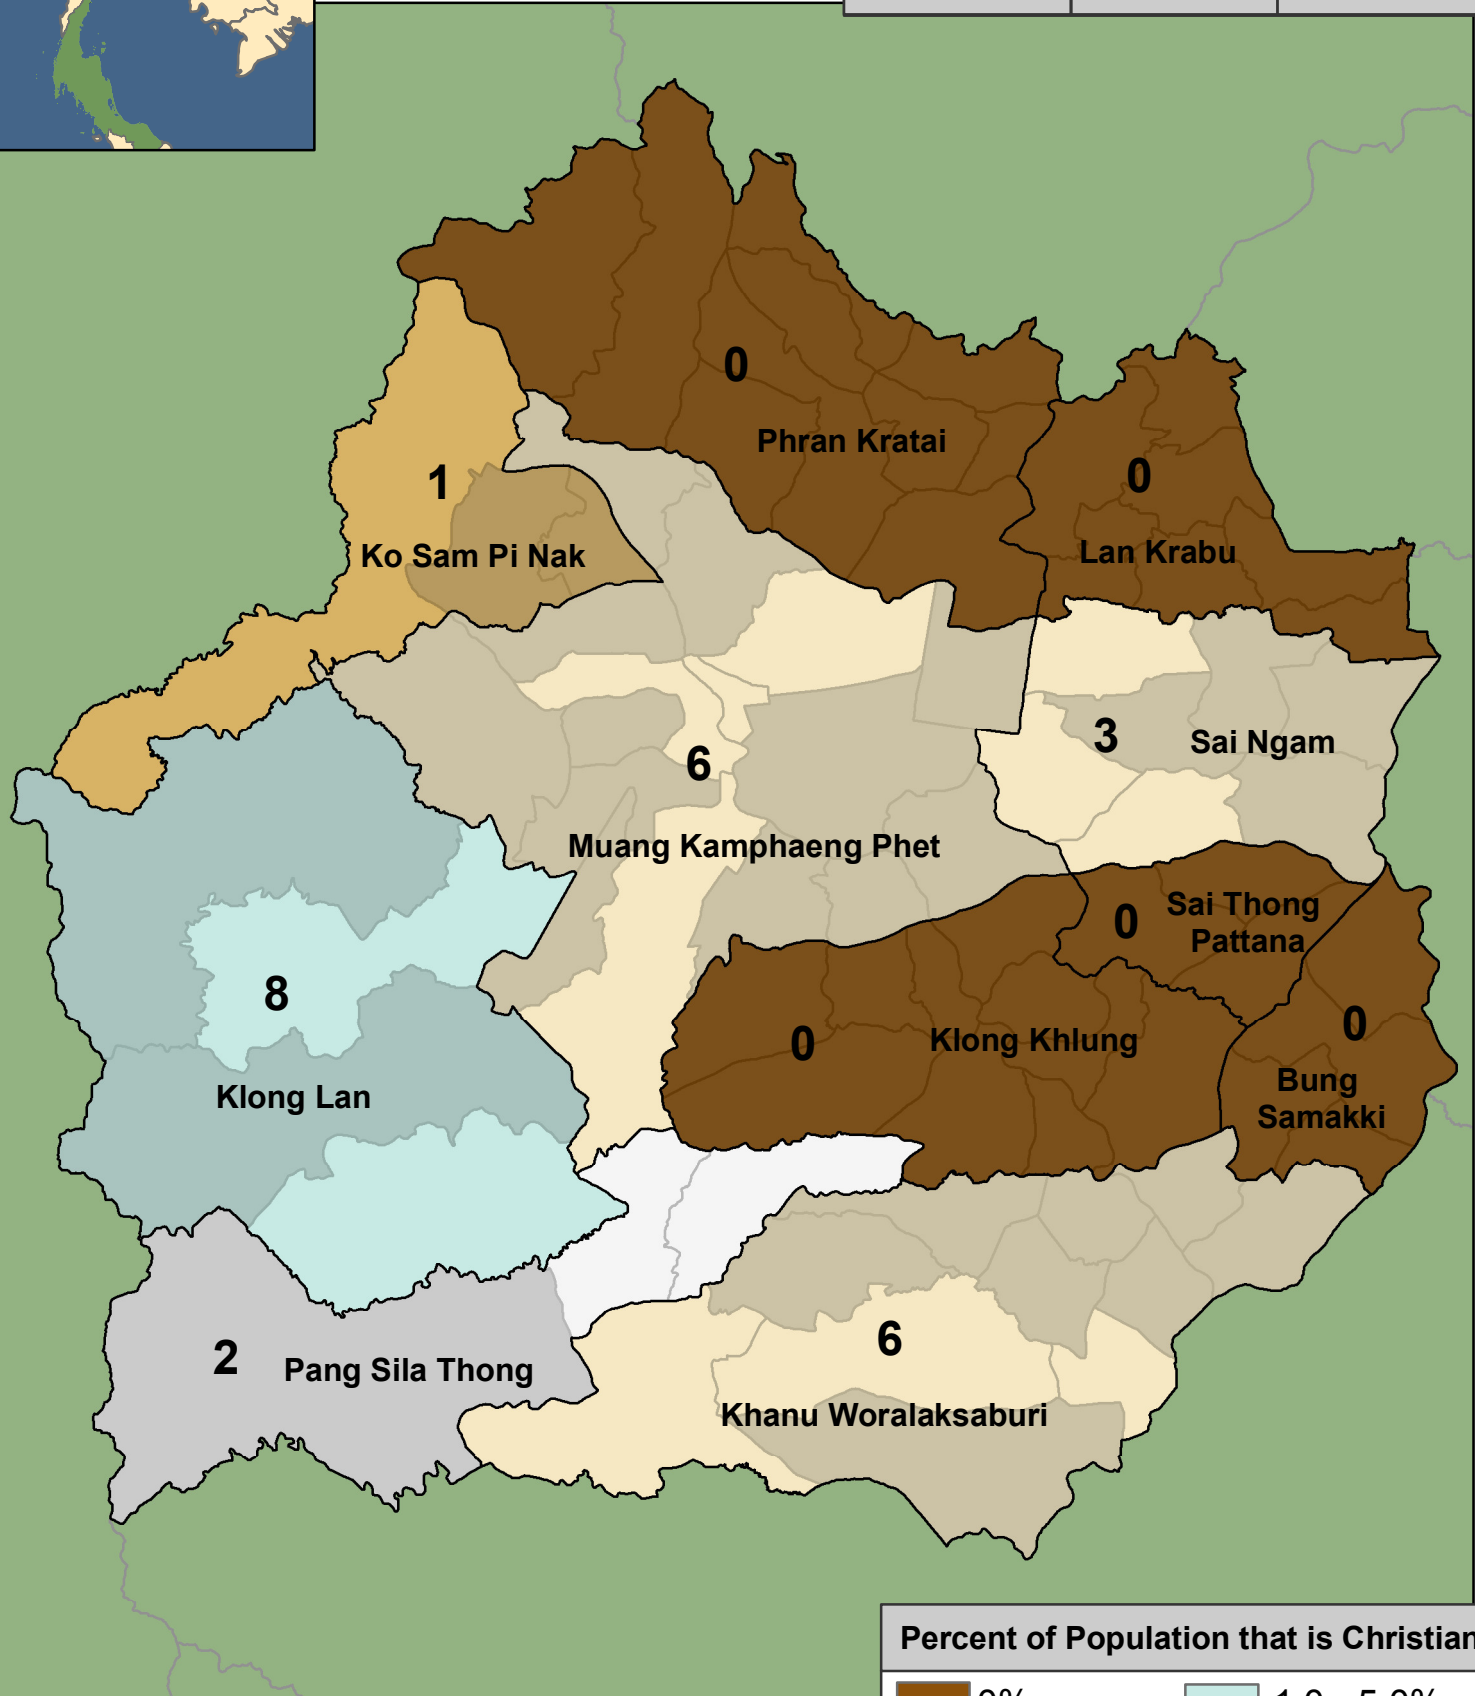

Kamphaeng Phet

Provincial Statistics		
Population	Christians	Churches
727,093	1,594	26

Christian Presence in Thailand

Districts	Districts with no Church	Sub-districts	Sub-districts with no Churches
11	5	78	63