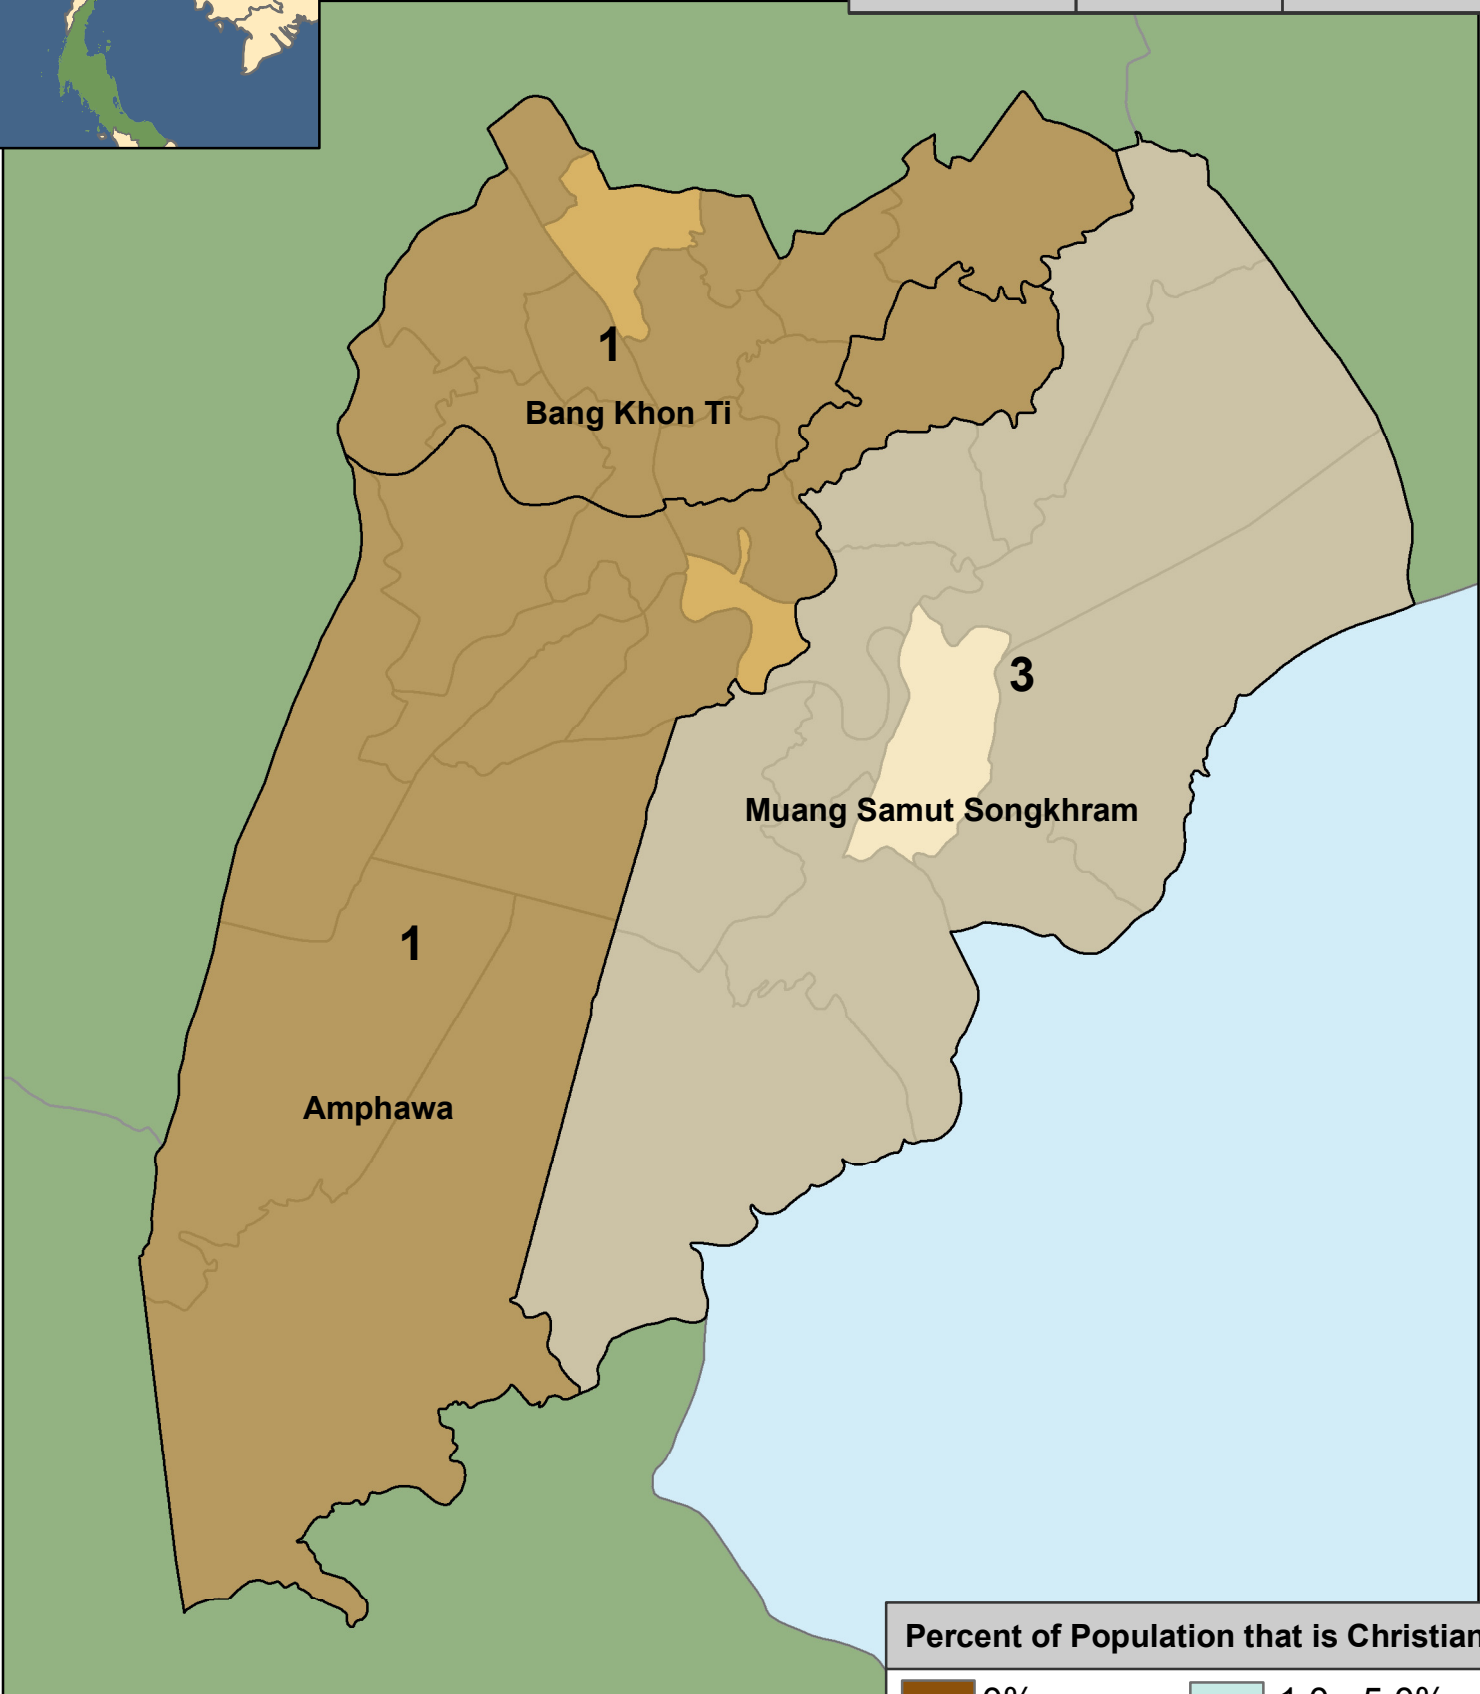

Samut Songkhram

Provincial Statistics		
Population	Christians	Churches
194,057	133	5

Christian Presence in Thailand			
Districts	Districts with no Church	Sub-districts	Sub-districts with no Churches
3	0	36	33

Percent of Population that is Christian

0%	1.0 - 5.0%
< 0.1%	5.0 - 10.0%
0.1 - 0.25%	> 10.0%
0.25 - 1.0%	

= No of Churches

eSTAR Data: 2011
Population Data: DOPA
E-mail: mapping@e-star.ws